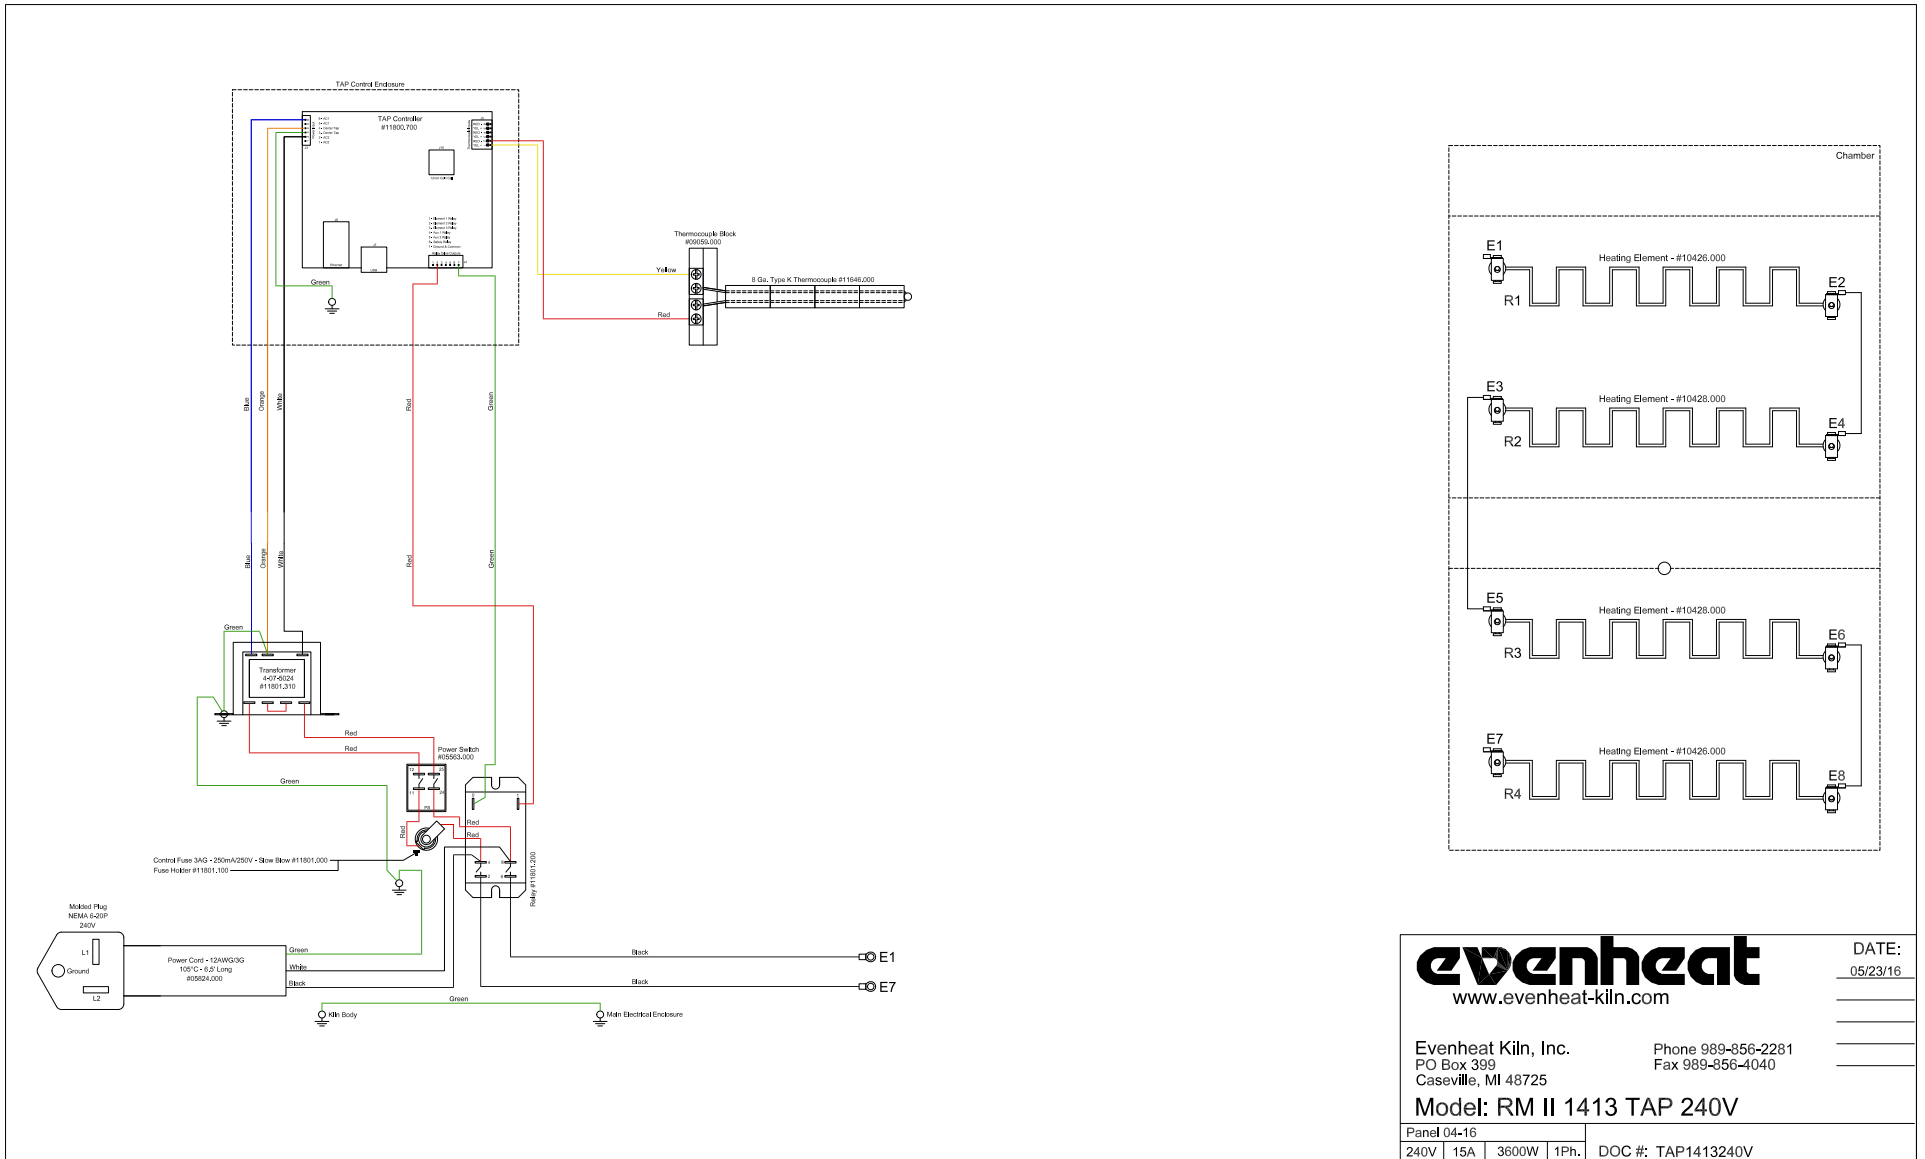

evenheat
www.evenheat-kiln.com

DATE: 05/23/16

Evenheat Kiln, Inc. Phone 989-856-2281
PO Box 399 Fax 989-856-4040
Caseville, MI 48725

Model: RM II 1413 TAP 240V

Panel 04-16	
240V	15A 3600W 1Ph. DOC #: TAP1413240V