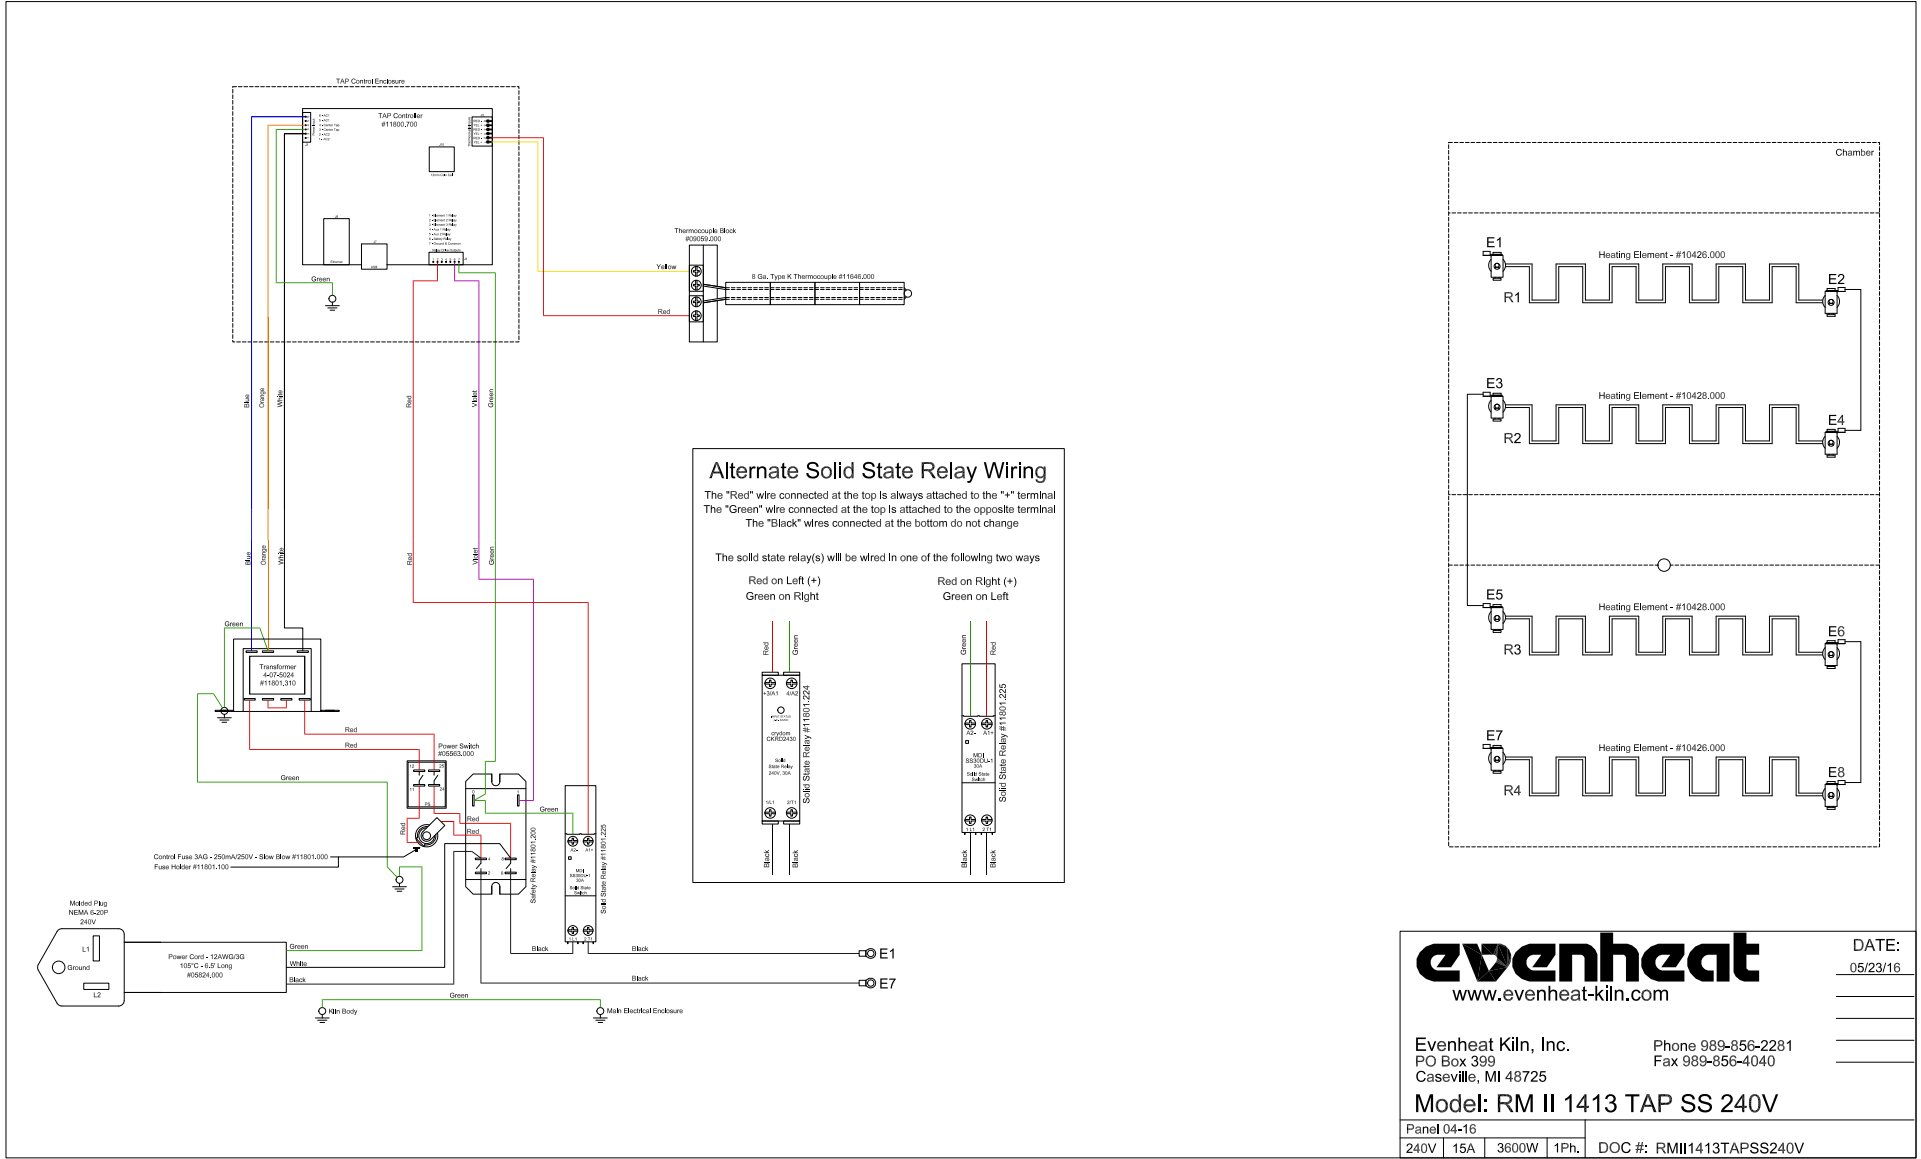

Model: RM II 1413 TAP 240V

Panel 04-16	
240V	15A 3600W 1Ph. DOC #: TAP1413240V

Alternate Solid State Relay Wiring

The "Red" wire connected at the top is always attached to the "+" terminal
 The "Green" wire connected at the top is attached to the opposite terminal
 The "Black" wires connected at the bottom do not change