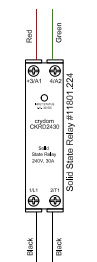

Alternate Solid State Relay Wiring

The solid state relay(s) will be wired in one of the following two ways

Red on Left (+)
Green on Right

Red on Right (+)
Green on Left

evenheat
www.evenheat-kiln.com

DATE: 05/23/16

Evenheat Kiln, Inc. Phone 989-856-2281
PO Box 399 Fax 989-856-4040
Caseville, MI 48725

Model: RM II 1413 SS 240V

Panel 04-16	240V	15A	3600W	1Ph.	DOC #: RMII1413SS240V