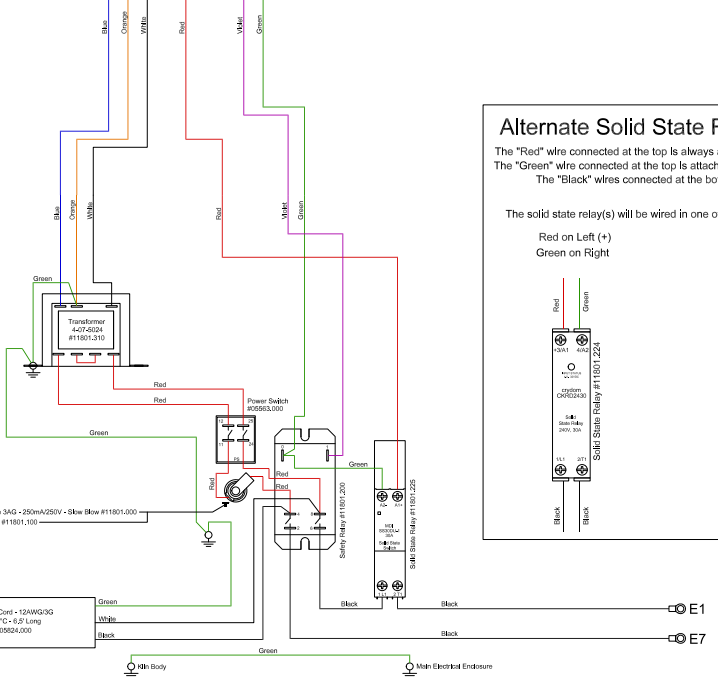

Alternate Solid State Relay Wiring

The solid state relay(s) will be wired in one of the following two ways

Red on Left (+)
Green on Right

Red on Right (+)
Green on Left