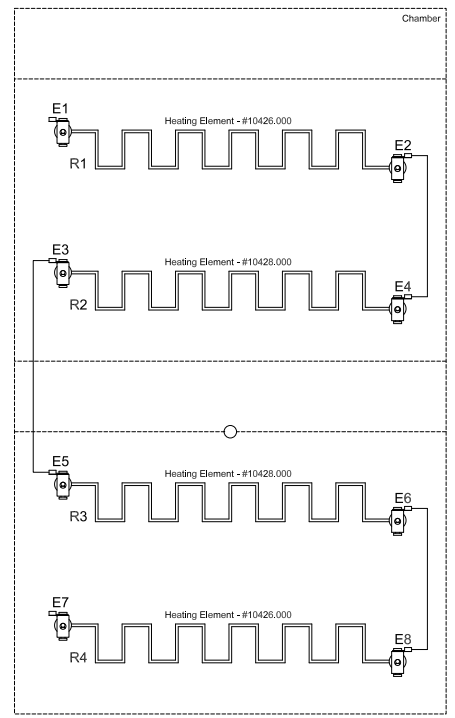

evenheat
www.evenheat-kiln.com

DATE: 05/23/16

Evenheat Kiln, Inc. Phone 989-856-2281
PO Box 399 Fax 989-856-4040
Caseville, MI 48725

Model: RM II 1413 SS 240V

Panel 04-16	240V	15A	3600W	1Ph.	DOC #: RMII1413SS240V