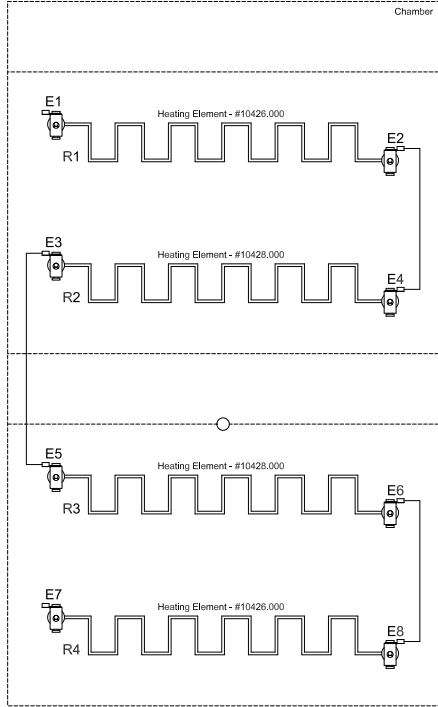

Alternate Solid State Relay Wiring

The "Red" wire connected at the top is always attached to the "+" terminal
 The "Green" wire connected at the top is attached to the opposite terminal
 The "Black" wires connected at the bottom do not change

Model: RM II 1413 TAP 240V

Panel 04-16	
240V	15A 3600W 1Ph. DOC #: TAP1413240V

Alternate Solid State Relay Wiring

The "Red" wire connected at the top is always attached to the "+" terminal
 The "Green" wire connected at the top is attached to the opposite terminal
 The "Black" wires connected at the bottom do not change

The solid state relay(s) will be wired in one of the following two ways

Red on Left (+)
Green on Right

Solid State Relay #11801.L224

Red on Right (+)
Green on Left

Solid State Relay #11801.L225

DATE:
05/23/16