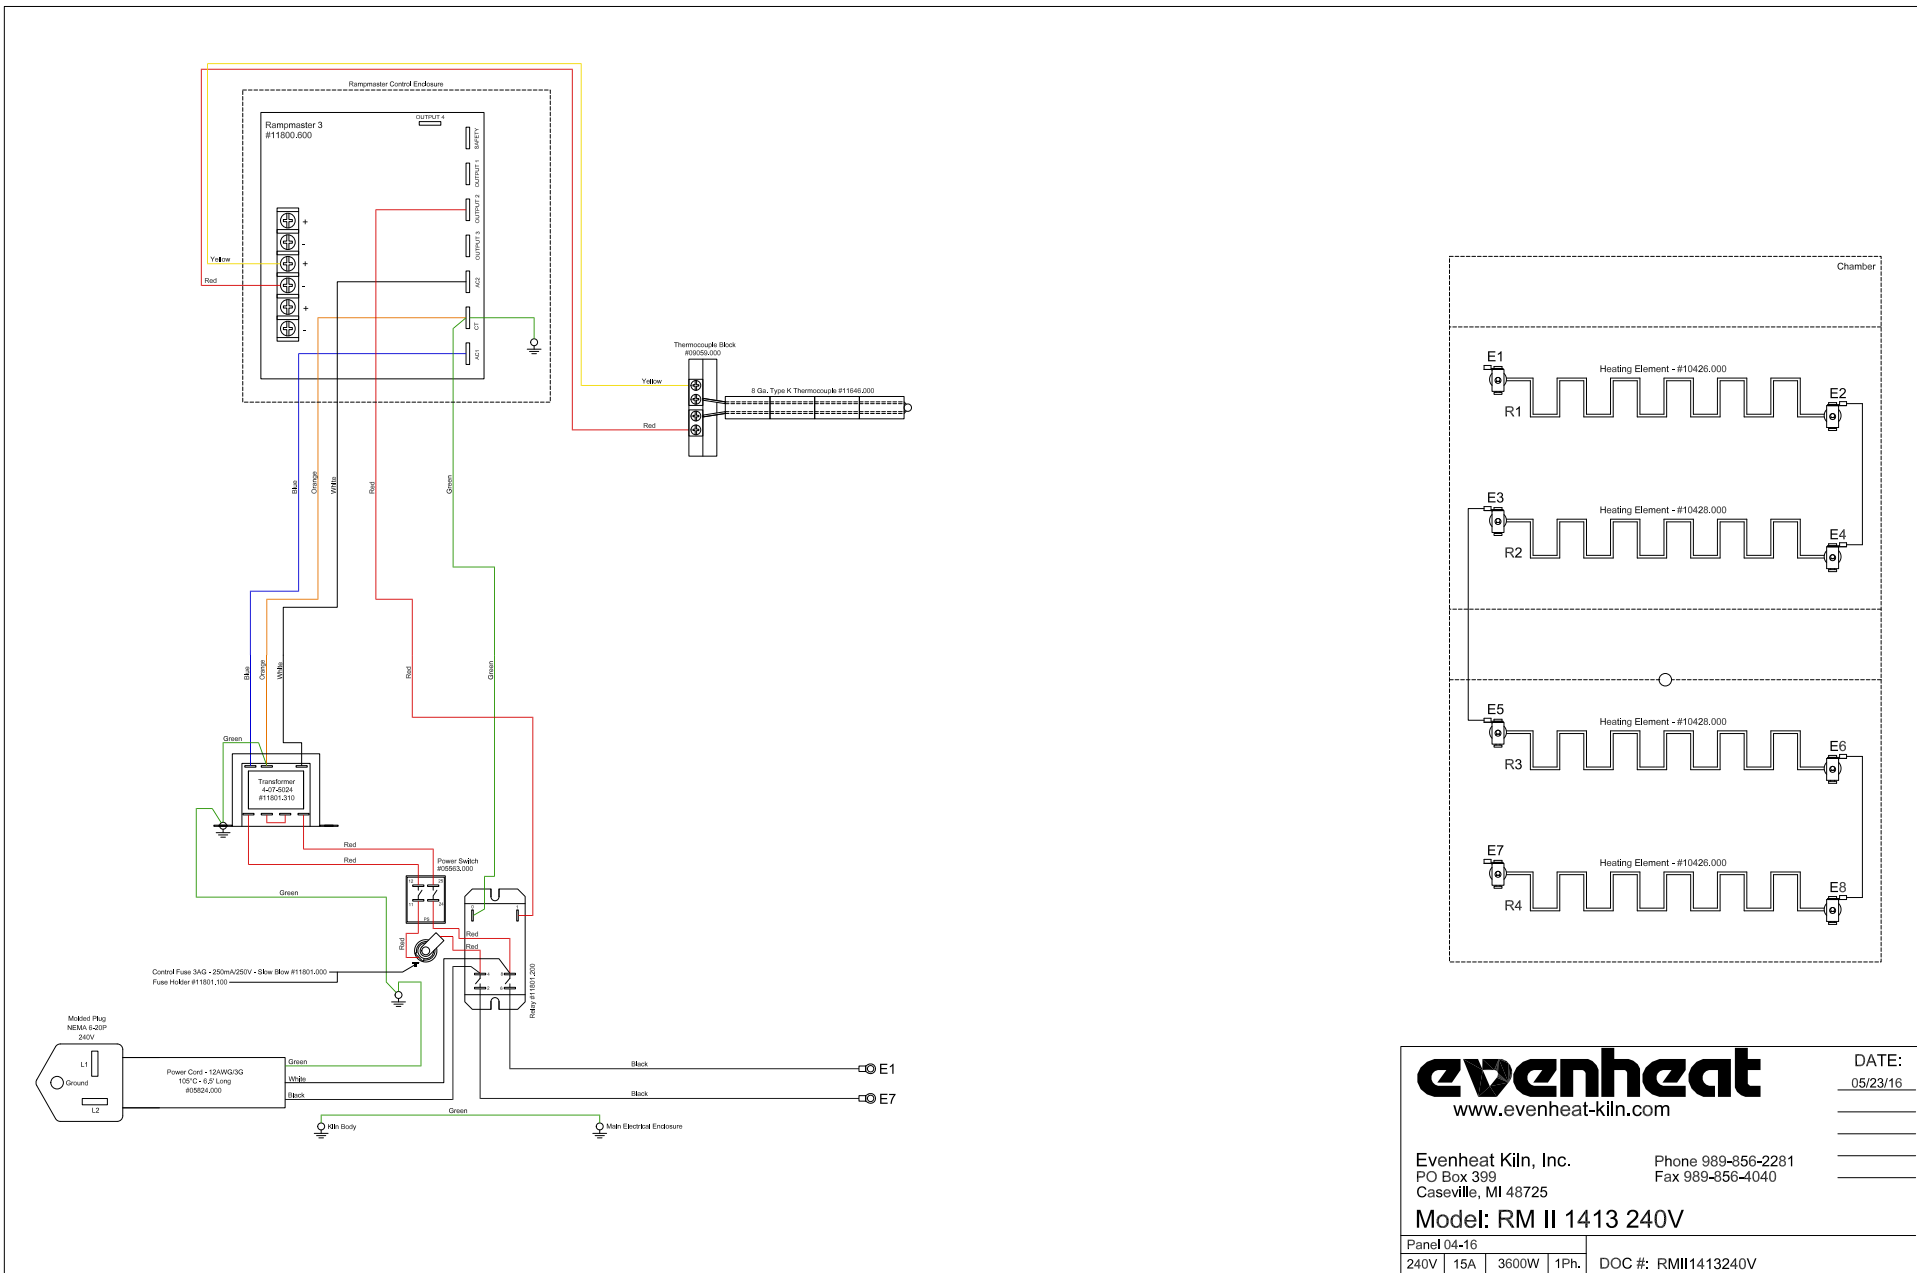

DATE:
05/23/16

www.evenheat-kiln.com

Evenheat Kiln, Inc. Phone 989-856-2281
 PO Box 399 Fax 989-856-4040
 Caseville, MI 48725

Model: RM II 1413 STP SS 240V

Panel 04-16		DOC #: RMI1413STPSS240V
240V	15A 3600W 1Ph.	

Alternate Solid State Relay Wiring

The "Red" wire connected at the top is always attached to the "+" terminal
 The "Green" wire connected at the top is attached to the opposite terminal
 The "Black" wires connected at the bottom do not change

Model: RM II 1413 TAP 240V

Panel 04-16	
240V	15A 3600W 1Ph. DOC #: TAP1413240V

Alternate Solid State Relay Wiring

The "Red" wire connected at the top is always attached to the "+" terminal
 The "Green" wire connected at the top is attached to the opposite terminal
 The "Black" wires connected at the bottom do not change