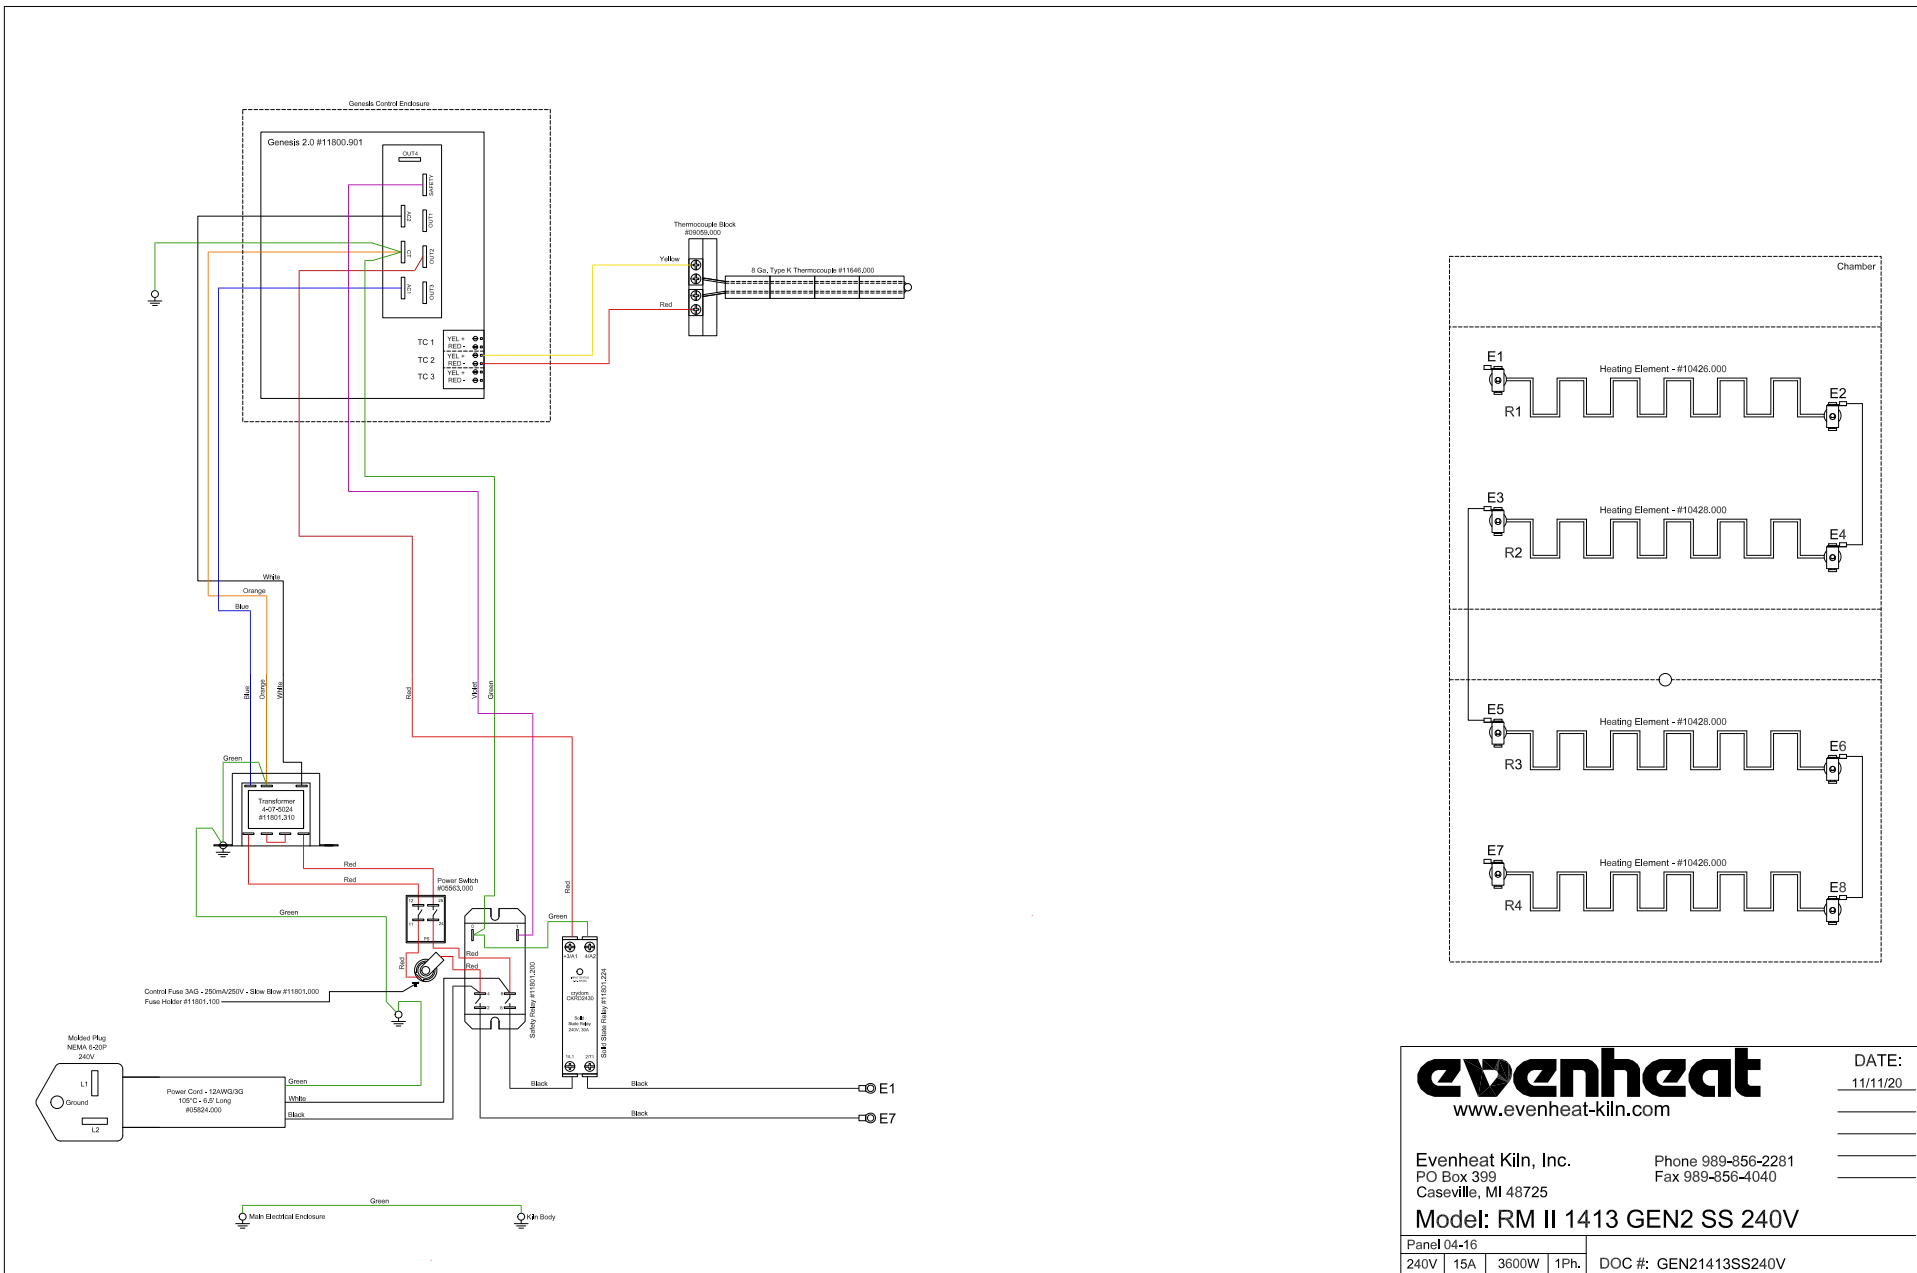

evenheat
www.evenheat-kiln.com

DATE:
11/11/20
_____
_____
_____

Evenheat Kiln, Inc. Phone 989-856-2281
PO Box 399 Caseville, MI 48725 Fax 989-856-4040

Model: RM II 1413 GEN2 SS 240V

Panel 04-16			
240V	15A	3600W	1Ph.
		DOC #: GEN21413SS240V