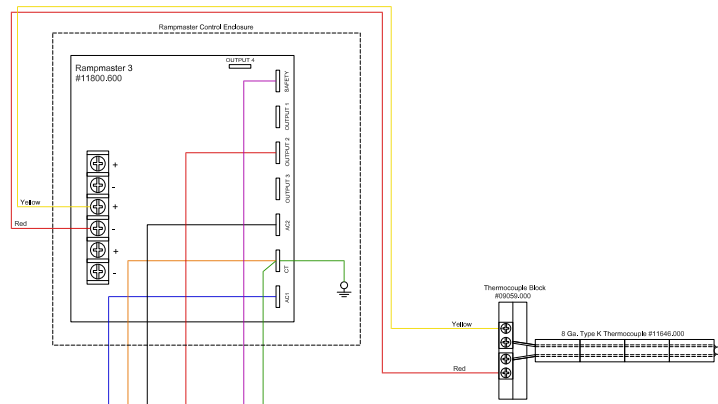

Alternate Solid State Relay Wiring

The solid state relay(s) will be wired in one of the following two ways

Red on Left (+)
Green on Right

Red on Right (+)
Green on Left