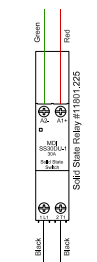

Red on Right (+)
Green on Left