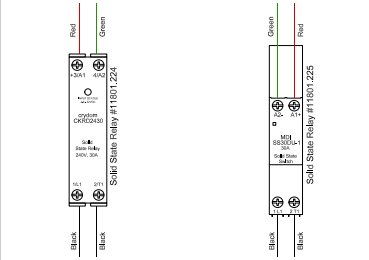

evenheat
www.evenheat-kiln.com

DATE:
10/05/15
06/15/16

Evenheat Kiln, Inc. Phone 989-856-2281
PO Box 399 Fax 989-856-4040
Caseville, MI 48725

Model: HF 2318 RM II SS 240V

Panel: 07-16	
240V | 31A | 7440W | 1Ph.	DOC #: HF2318RMISS240V