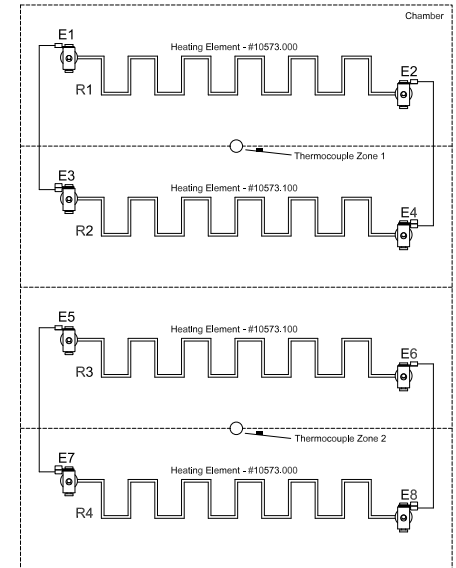

Use this Schematic for HF 2318 models produced after 12/18/18

evenheat
www.evenheat-kiln.com

DATE: 12/18/18 - New

Evenheat Kiln, Inc. Phone 989-856-2281
PO Box 399 Fax 989-856-4040
Caseville, MI 48725

Model: HF 2318 TAP 240V

Panel: 07-16			
240V	31A	7440W	1Ph.
			DOC #: HF2318TAP240V