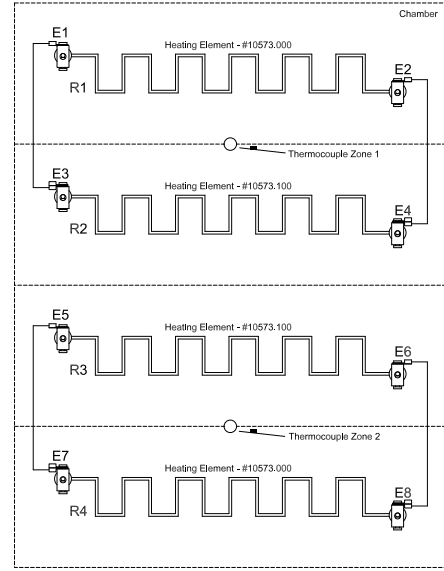

Alternate Solid State Relay Wiring

The "Red" wire connected at the top is always attached to the "+" terminal
 The "Green" wire connected at the top is attached to the opposite terminal
 The "Black" wires connected at the bottom do not change

Model: HF 2318 Gen2 SS 240V

Panel: 07-16				
240V	31A	7440W	1Ph.	DOC #: HF2318GEN2SS240V

Use this Schematic for HF 2318 models produced after 12/18/18

evenheat
www.evenheat-kiln.com

DATE: 12/18/18 - New

Evenheat Kiln, Inc. Phone 989-856-2281
PO Box 399 Fax 989-856-4040
Caseville, MI 48725

Model: HF 2318 TAP 240V

Panel: 07-16			
240V	31A	7440W	1Ph.
			DOC #: HF2318TAP240V

Use this Schematic for HF 2318 models produced after 12/18/18

evenheat
www.evenheat-kiln.com

DATE: 12/18/18 - New

Evenheat Kiln, Inc. Phone 989-856-2281
 PO Box 399 Fax 989-856-4040
 Caseville, MI 48725