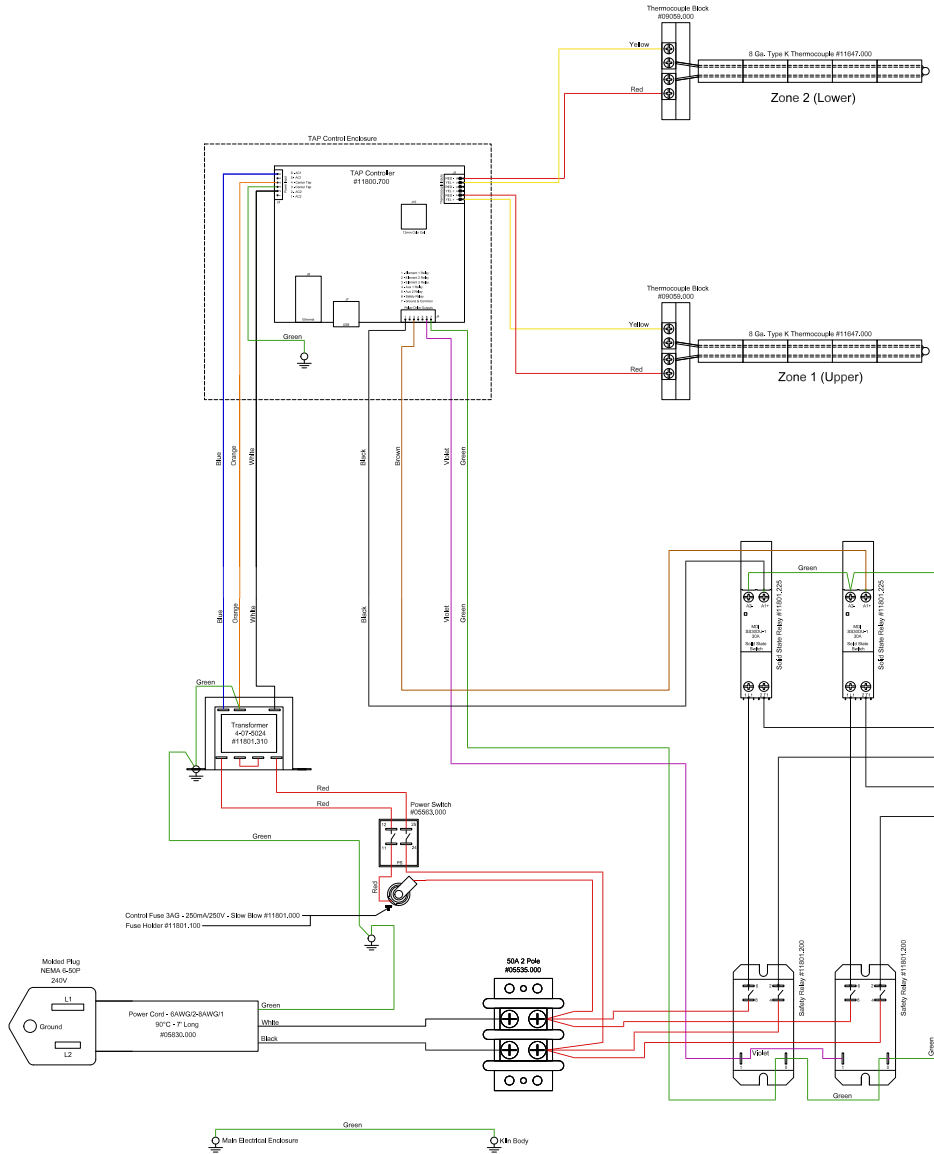

Alternate Solid State Relay Wiring

The "Red" wire connected at the top is always attached to the "+" terminal
 The "Green" wire connected at the top is attached to the opposite terminal
 The "Black" wires connected at the bottom do not change

Model: HF 2318 Gen2 SS 240V

Panel: 07-16				
240V	31A	7440W	1Ph.	DOC #: HF2318GEN2SS240V

Use this Schematic for HF 2318 models produced after 12/18/18

evenheat
www.evenheat-kiln.com

DATE: 12/18/18 - New

Evenheat Kiln, Inc. Phone 989-856-2281
PO Box 399 Fax 989-856-4040
Caseville, MI 48725

Model: HF 2318 TAP 240V

Panel: 07-16			
240V	31A	7440W	1Ph.
			DOC #: HF2318TAP240V

Use this Schematic for HF 2318 models produced after 12/18/18

evenheat
www.evenheat-kiln.com

DATE: 12/18/18 - New

Evenheat Kiln, Inc. Phone 989-856-2281
 PO Box 399 Fax 989-856-4040
 Caseville, MI 48725

Model: HF 2318 TAP SS 240V

Panel: 07-16			
240V	31A	7440W	1Ph.
DOC #:			HF2318TAPSS240V