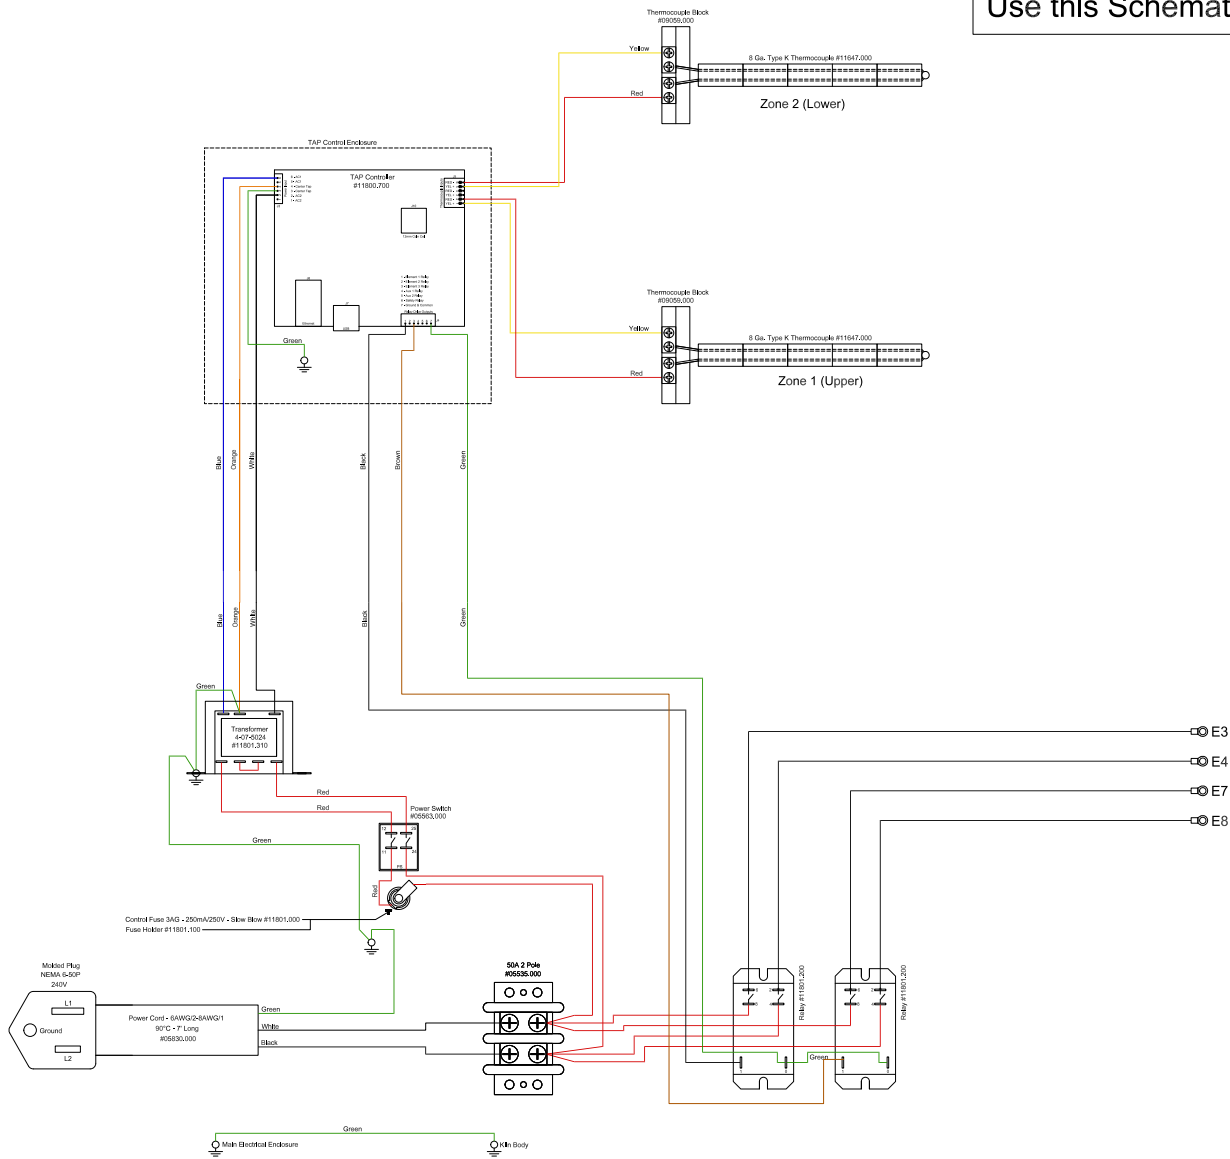

Alternate Solid State Relay Wiring

The "Red" wire connected at the top is always attached to the "+" terminal
 The "Green" wire connected at the top is attached to the opposite terminal
 The "Black" wires connected at the bottom do not change

Model: HF 2318 Gen2 240V

Panel: 07-16				
240V	31A	7440W	1Ph.	DOC #: HF2318GEN2240V

evenheat
www.evenheat-kiln.com

DATE: 11/11/20

Evenheat Kiln, Inc. Phone 989-856-2281
PO Box 399 Fax 989-856-4040
Caseville, MI 48725

Model: HF 2318 Gen2 SS 240V

Panel: 07-16				
240V	31A	7440W	1Ph.	DOC #: HF2318GEN2SS240V

Use this Schematic for HF 2318 models produced after 12/18/18

evenheat
www.evenheat-kiln.com

DATE: 12/18/18 - New

Evenheat Kiln, Inc. Phone 989-856-2281
PO Box 399 Fax 989-856-4040
Caseville, MI 48725

Model: HF 2318 TAP 240V

Panel: 07-16			
240V	31A	7440W	1Ph.
			DOC #: HF2318TAP240V

Use this Schematic for HF 2318 models produced after 12/18/18

evenheat
www.evenheat-kiln.com

DATE: 12/18/18 - New

Evenheat Kiln, Inc. Phone 989-856-2281
 PO Box 399 Fax 989-856-4040
 Caseville, MI 48725