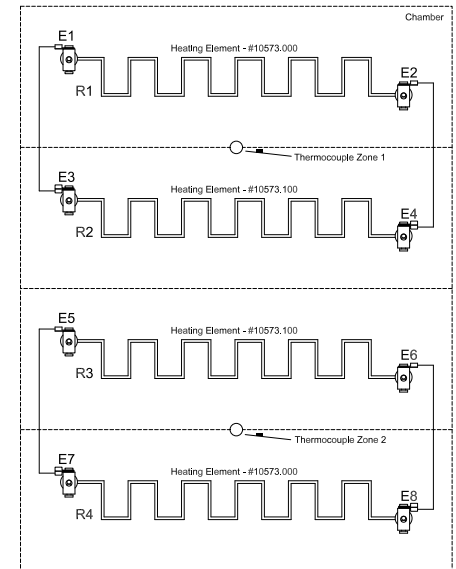

evenheat
www.evenheat-kiln.com

DATE: 11/11/20

Evenheat Kiln, Inc. Phone 989-856-2281
PO Box 399 Fax 989-856-4040
Caseville, MI 48725

Model: HF 2318 Gen2 240V

Panel: 07-16				
240V	31A	7440W	1Ph.	DOC #: HF2318GEN2240V