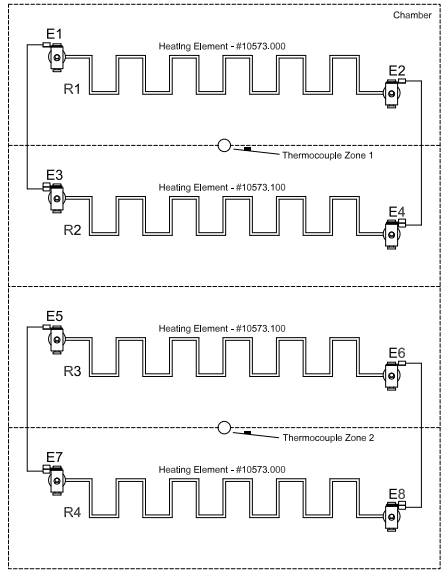

evenheat
www.evenheat-kiln.com

DATE: 11/11/20

Evenheat Kiln, Inc. Phone 989-856-2281
PO Box 399 Fax 989-856-4040
Caseville, MI 48725

Model: HF 2318 Gen2 SS 240V

Panel: 07-16				
240V	31A	7440W	1Ph.	DOC #: HF2318GEN2SS240V