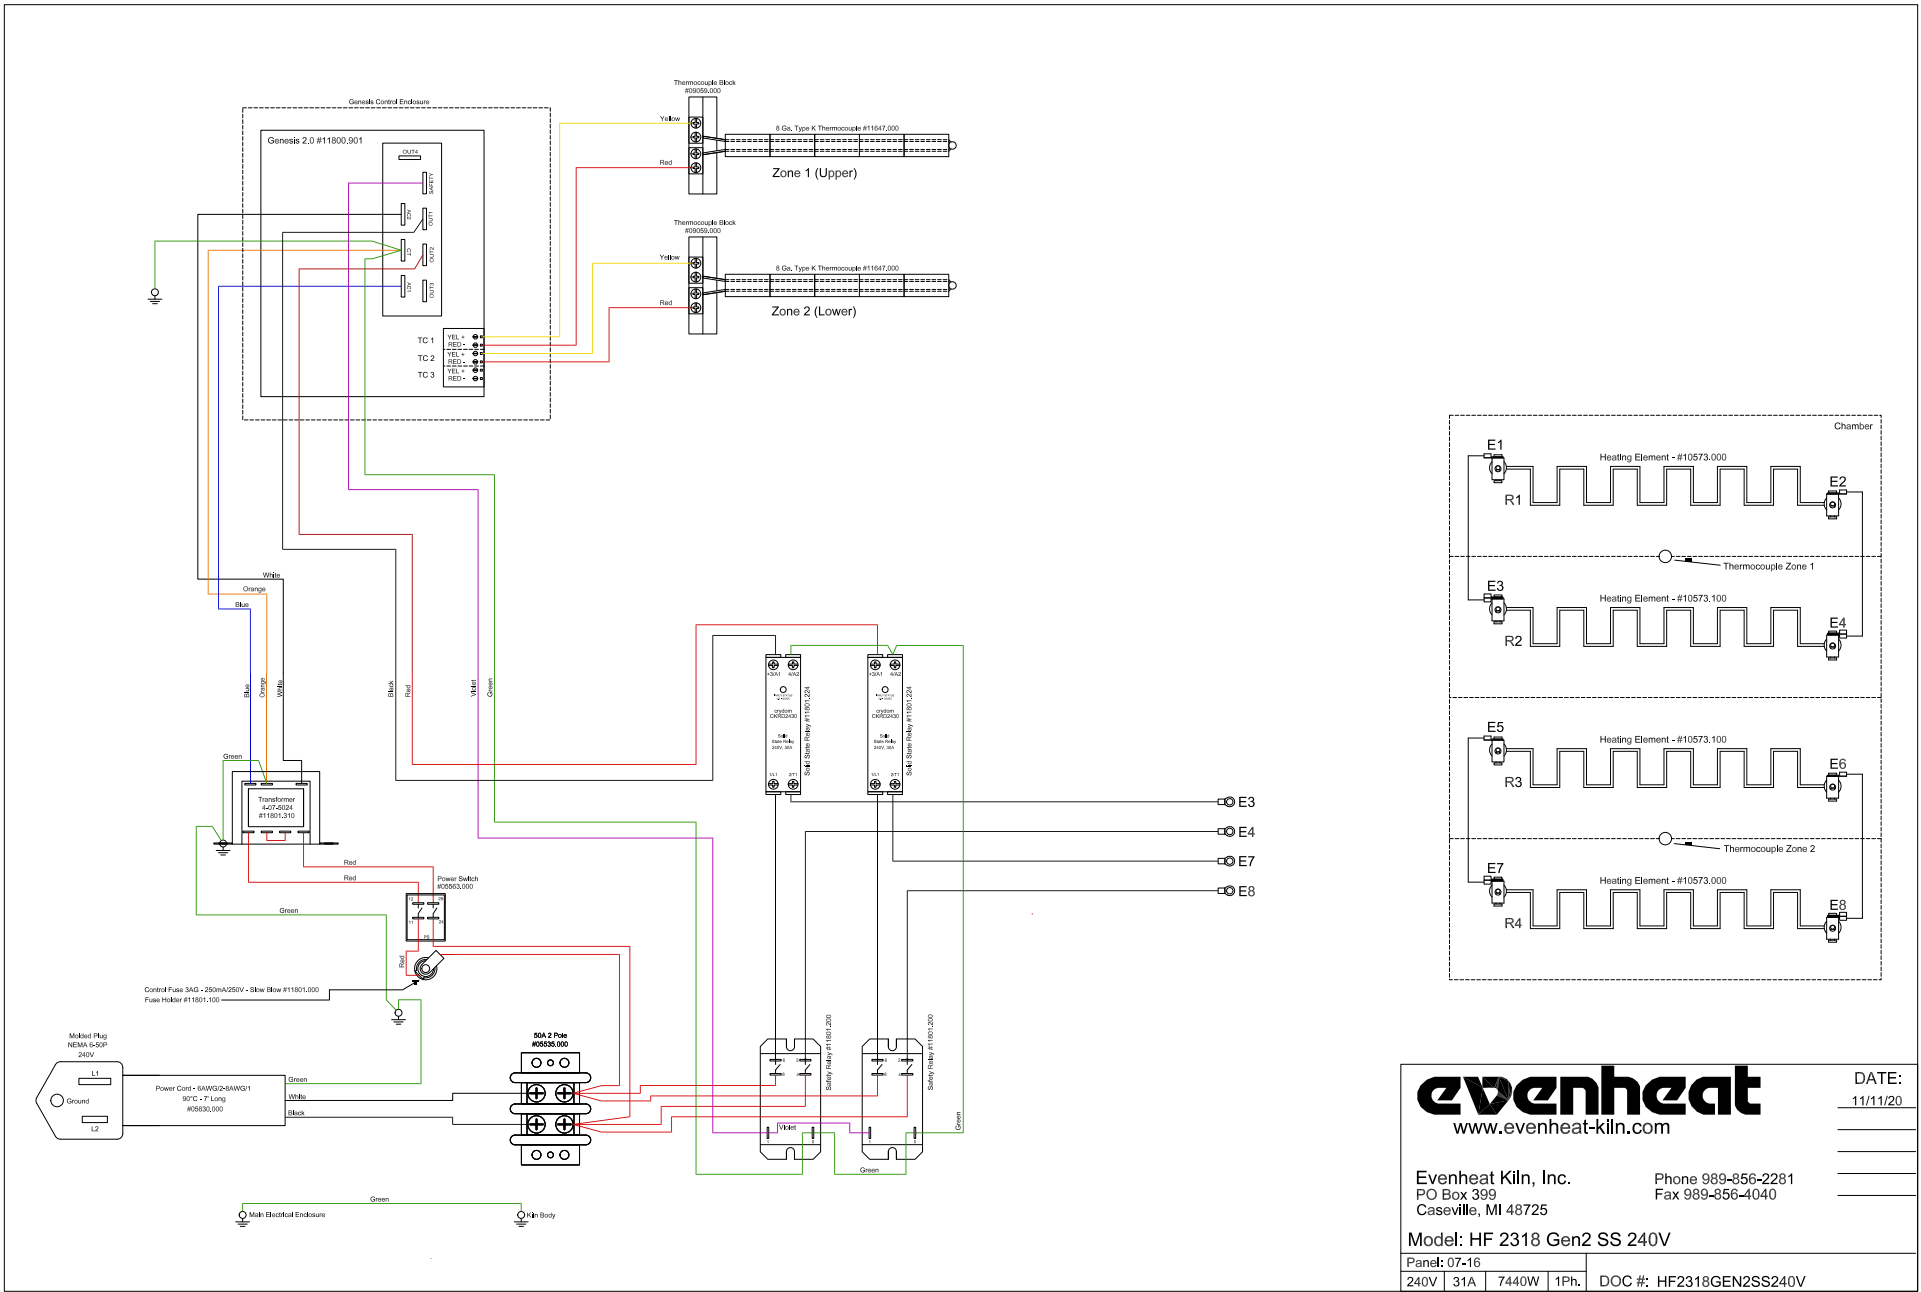

evenheat
www.evenheat-kiln.com

DATE: 11/11/20

Evenheat Kiln, Inc. Phone 989-856-2281
PO Box 399 Fax 989-856-4040
Caseville, MI 48725

Model: HF 2318 Gen2 SS 240V

Panel: 07-16				
240V	31A	7440W	1Ph.	DOC #: HF2318GEN2SS240V