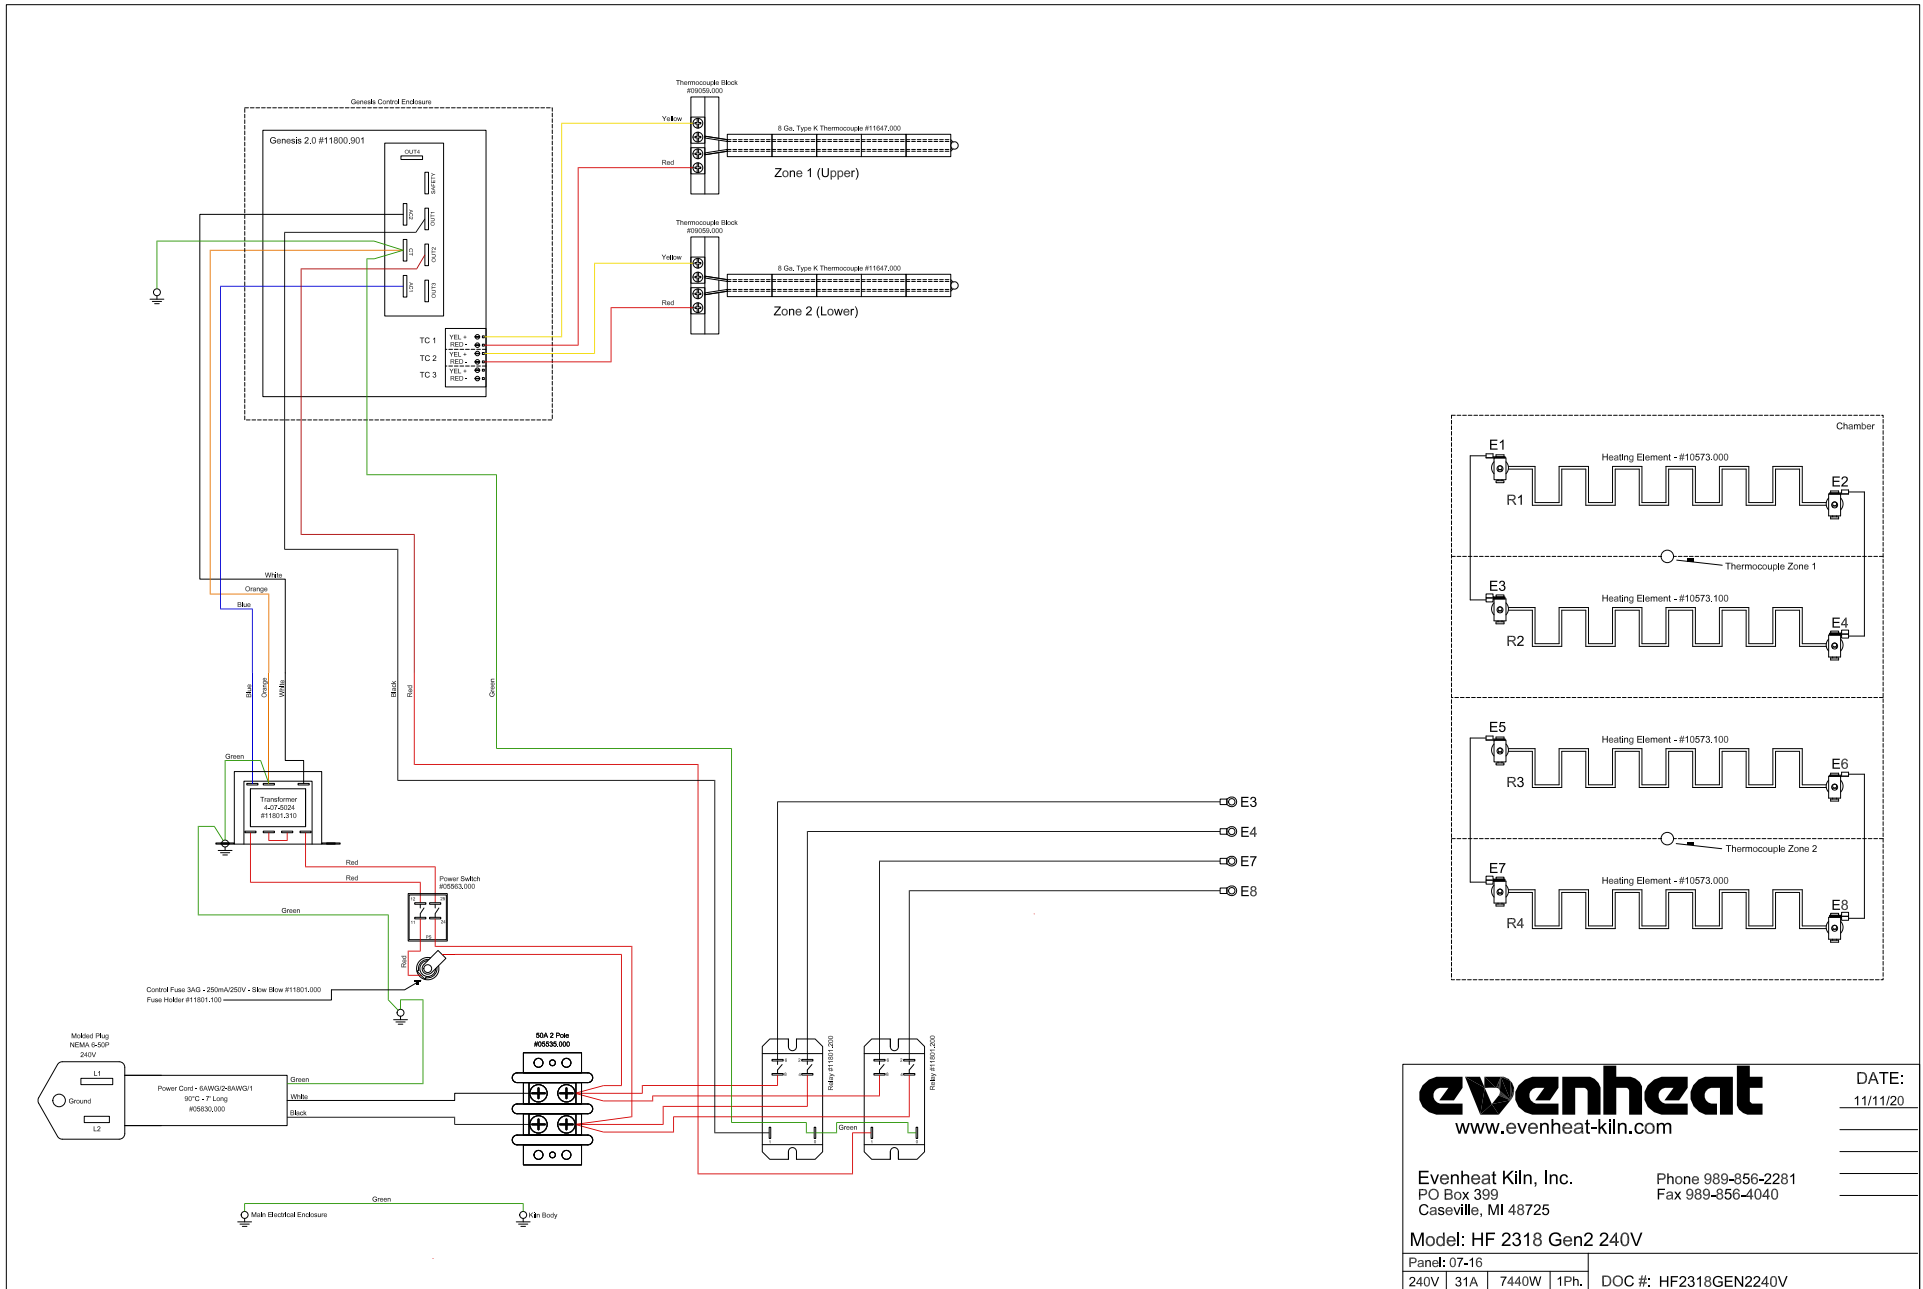

evenheat
www.evenheat-kiln.com

DATE: 11/11/20

Evenheat Kiln, Inc. Phone 989-856-2281
PO Box 399 Fax 989-856-4040
Caseville, MI 48725

Model: HF 2318 Gen2 240V

Panel: 07-16				
240V	31A	7440W	1Ph.	DOC #: HF2318GEN2240V