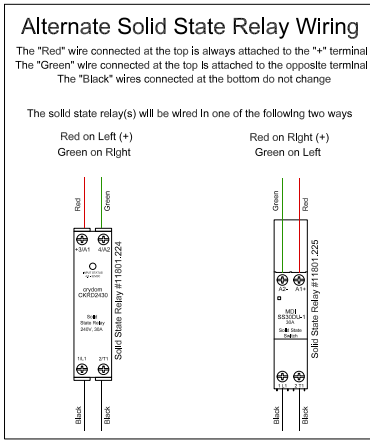

Use this Schematic for HF 2318 models produced after 12/18/18

evenheat
www.evenheat-kiln.com

DATE: 12/18/18 - New

Evenheat Kiln, Inc. Phone 989-856-2281
PO Box 399 Fax 989-856-4040
Caseville, MI 48725

Model: HF 2318 TAP SS 240V

Panel: 07-16			
240V	31A	7440W	1Ph.
DOC #:			HF2318TAPSS240V