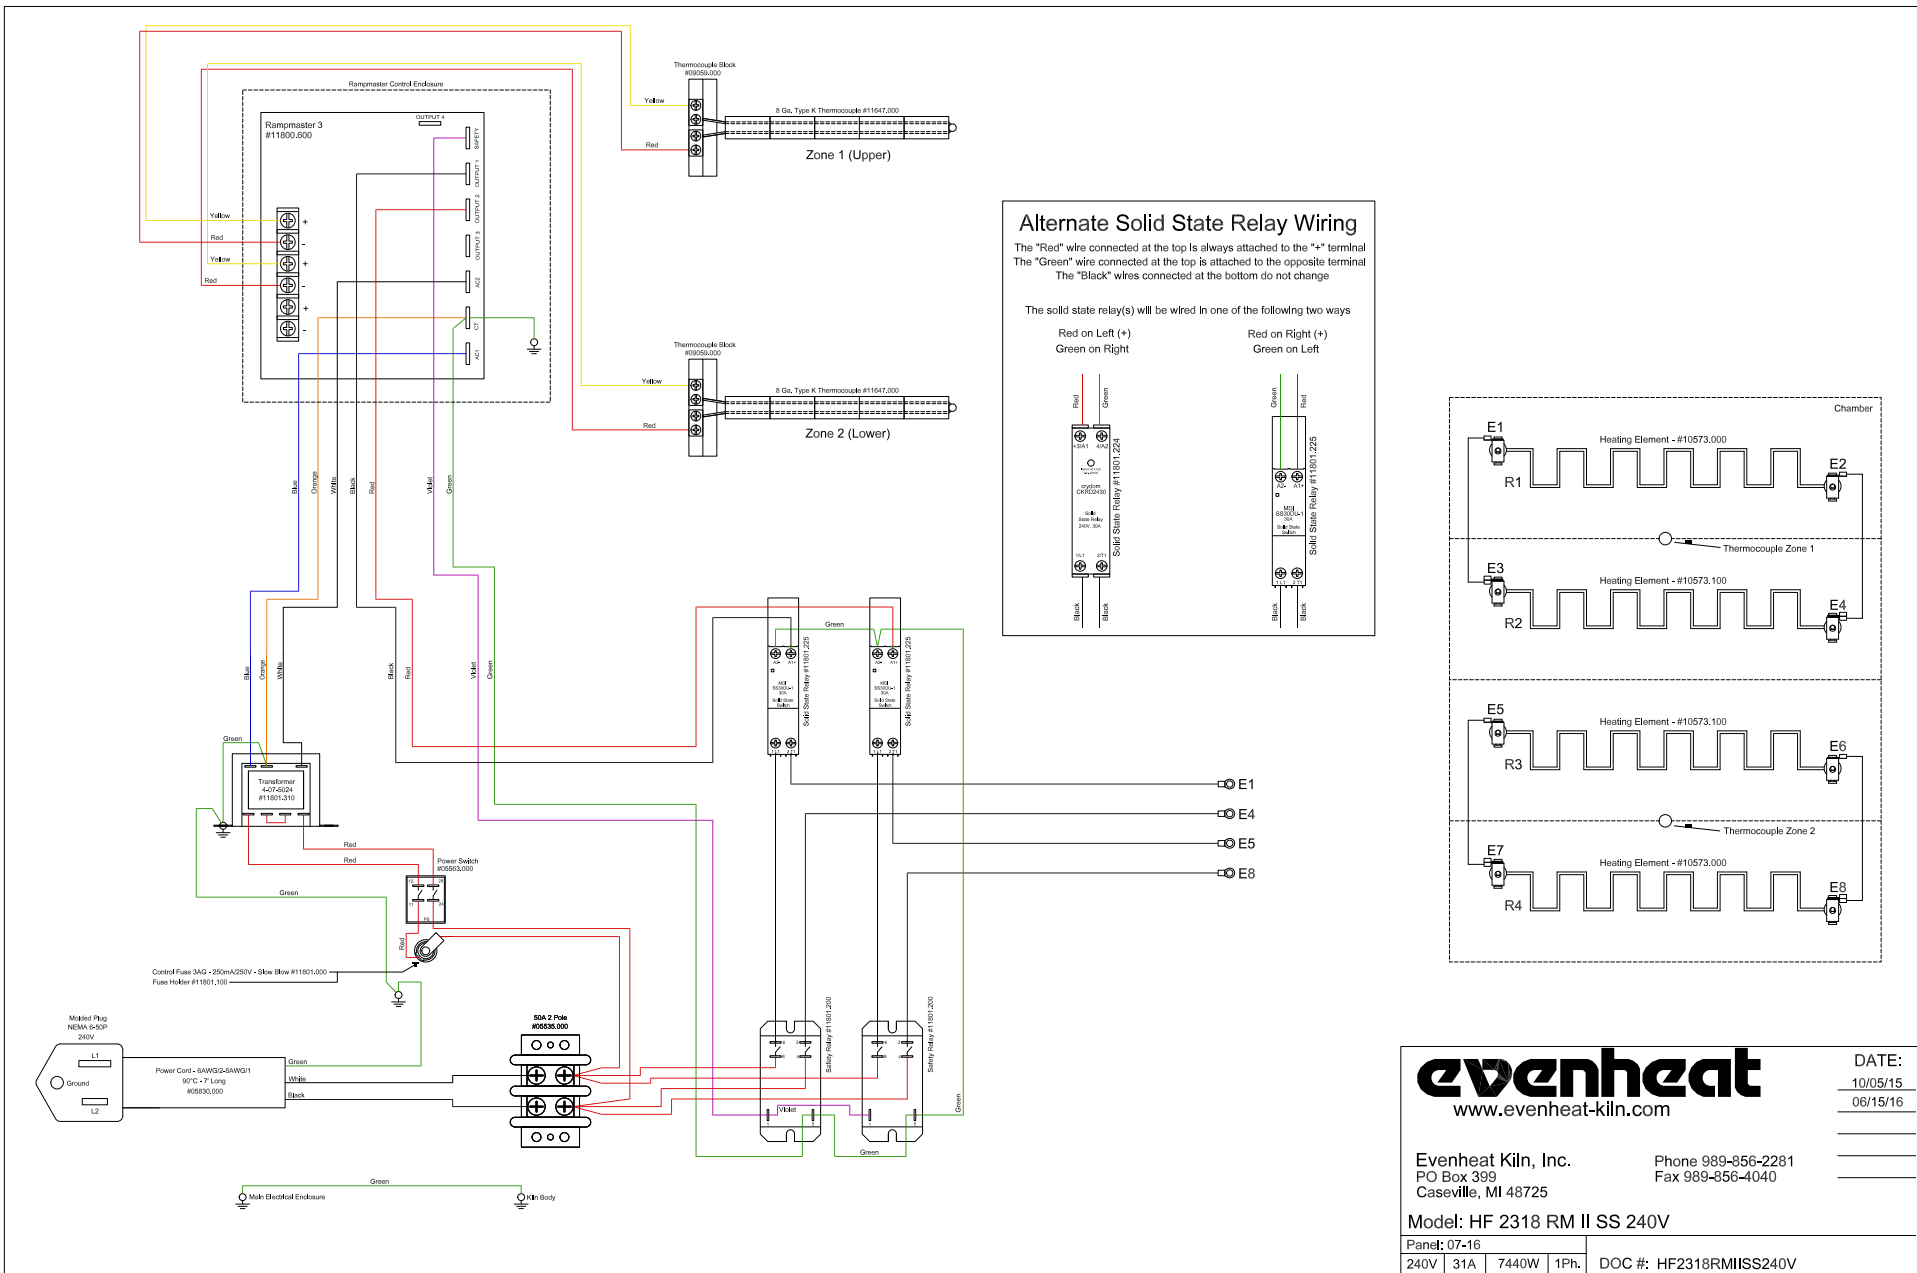

Alternate Solid State Relay Wiring

The solid state relay(s) will be wired in one of the following two ways

- Red on Left (+)
  Green on Right
- Red on Right (+)
  Green on Left