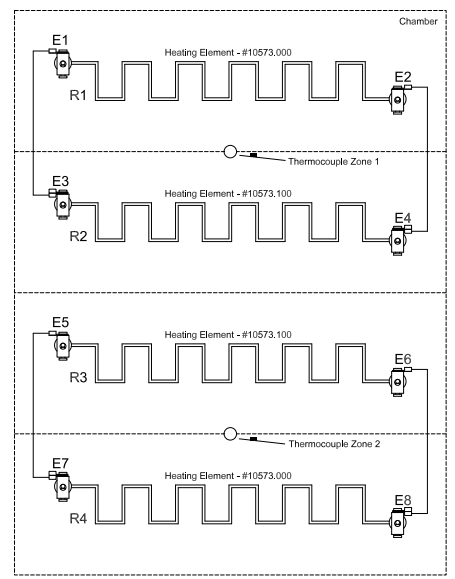

evenheat
www.evenheat-kiln.com

DATE:
10/05/15
06/15/16

Evenheat Kiln, Inc. Phone 989-856-2281
PO Box 399 Fax 989-856-4040
Caseville, MI 48725

Model: HF 2318 RM II SS 240V

Panel: 07-16	
240V | 31A | 7440W | 1Ph.	DOC #: HF2318RMISS240V