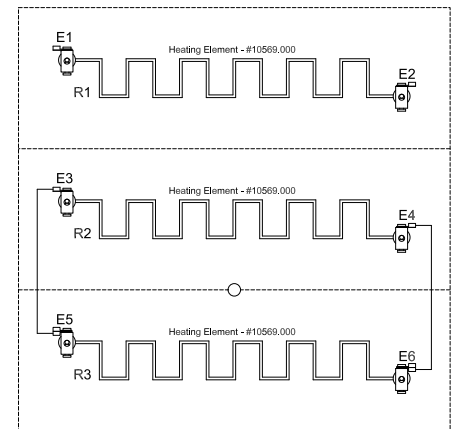

evenheat
www.evenheat-kiln.com

DATE:
10/02/15
06/15/16

Evenheat Kiln, Inc. Phone 989-856-2281
PO Box 399 Fax 989-856-4040
Caseville, MI 48725

Model: HF 1813 RM II 240V

Panel: 05-16	
240V | 21A | 5040W | 1Ph.	DOC #: HF1813RMII120V