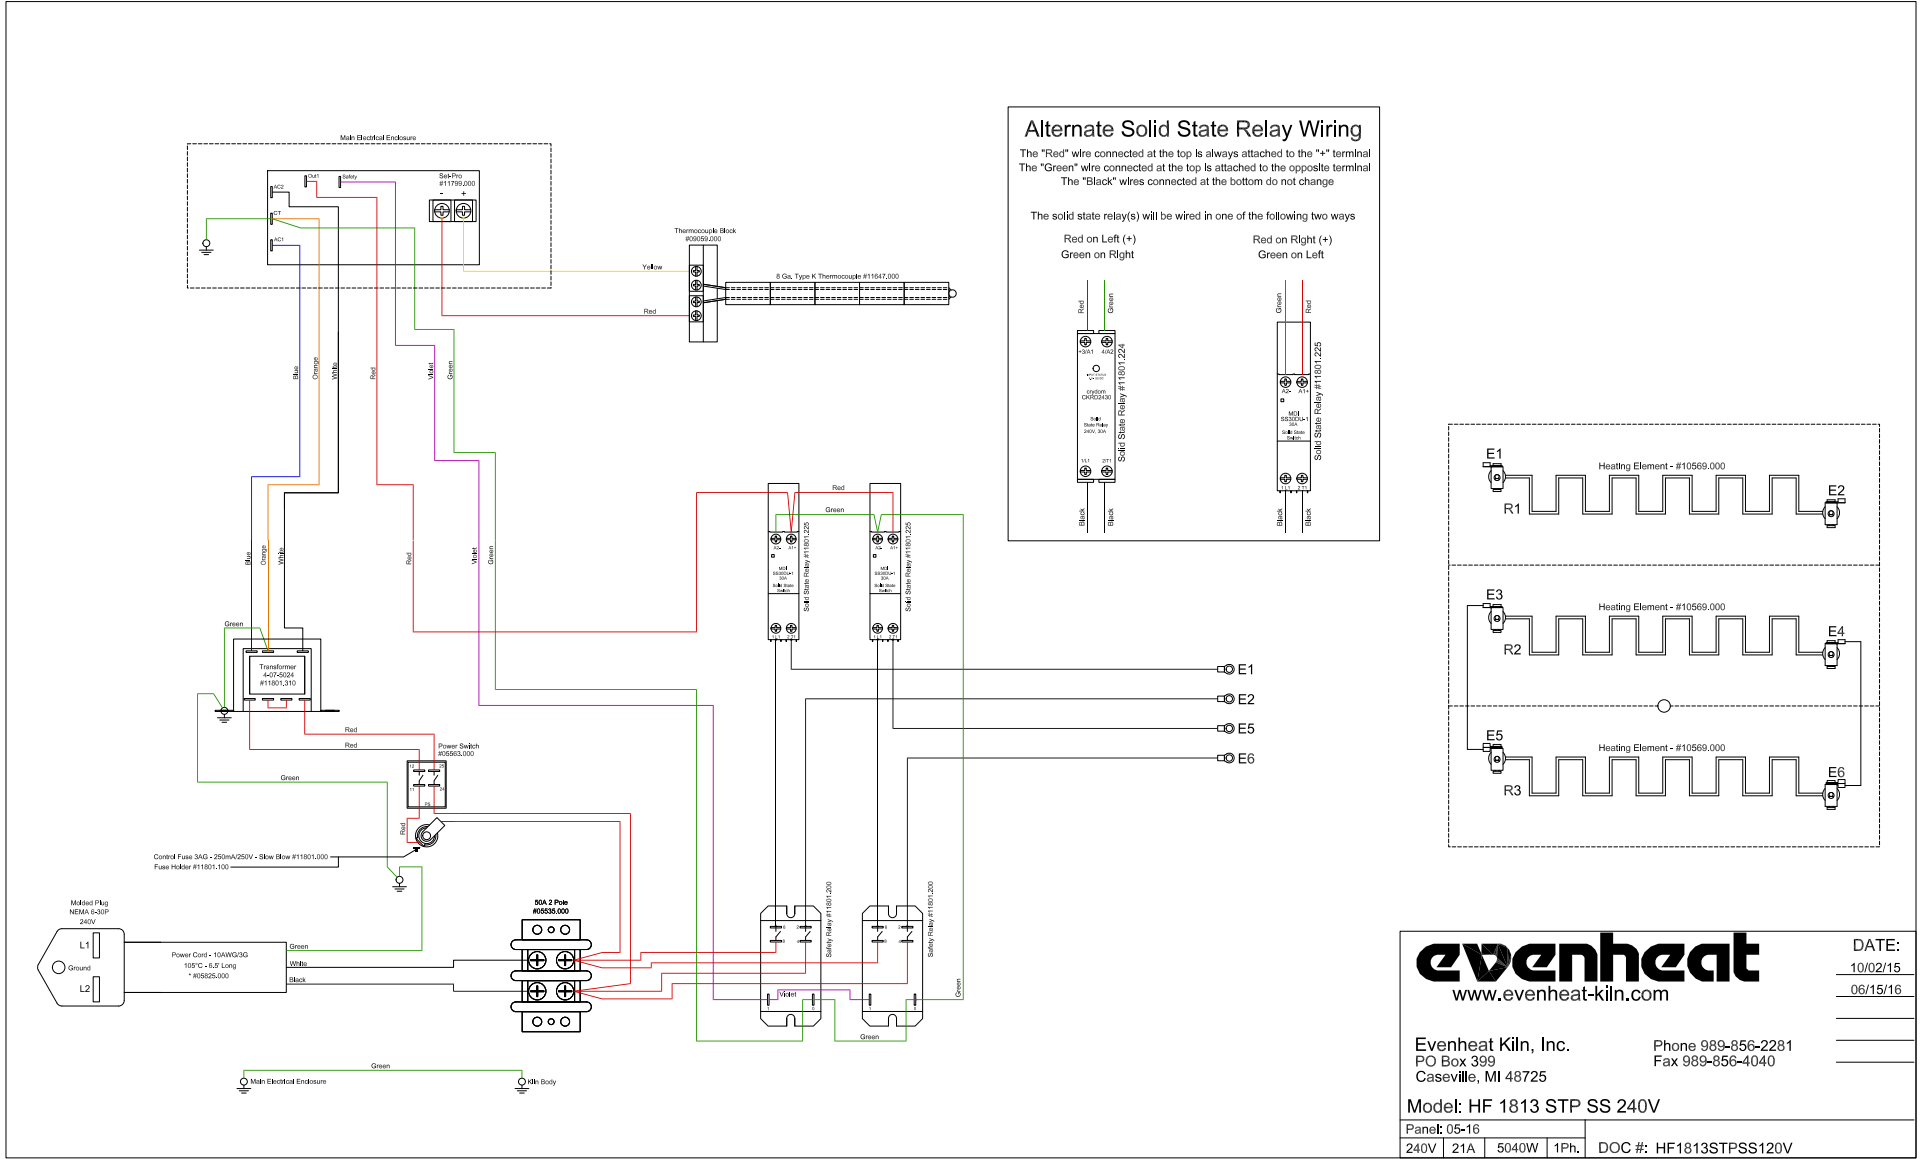

www.evenheat-kiln.com

DATE:
10/02/15
06/15/16

Evenheat Kiln, Inc. Phone 989-856-2281
PO Box 399 Fax 989-856-4040
Caseville, MI 48725

Model: HF 1813 STP SS 240V

Panel: 05-16	
240V	21A 5040W 1Ph. DOC #: HF1813STPSS120V