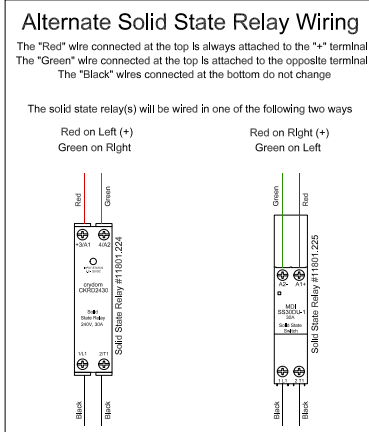

www.evenheat-kiln.com

DATE:
10/02/15
06/15/16

Evenheat Kiln, Inc. Phone 989-856-2281
PO Box 399 Fax 989-856-4040
Caseville, MI 48725

Model: HF 1813 STP SS 240V

Panel: 05-16	
240V	21A 5040W 1Ph. DOC #: HF1813STPSS120V