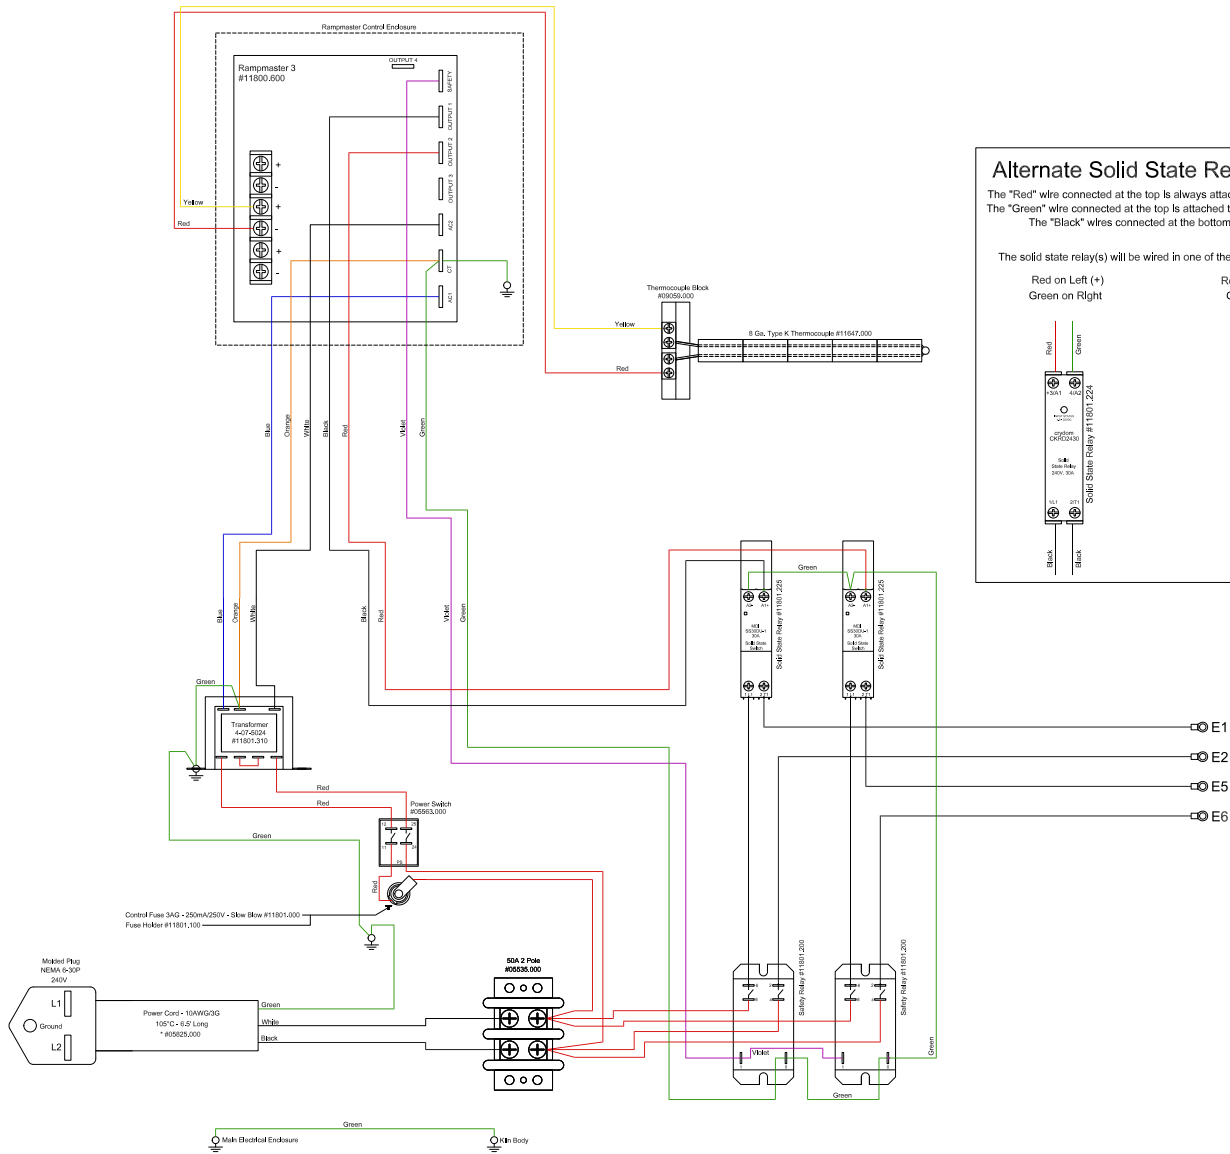

Alternate Solid State Relay Wiring

The solid state relay(s) will be wired in one of the following two ways

- Red on Left (+)
  Green on Right
- Red on Right (+)
  Green on Left