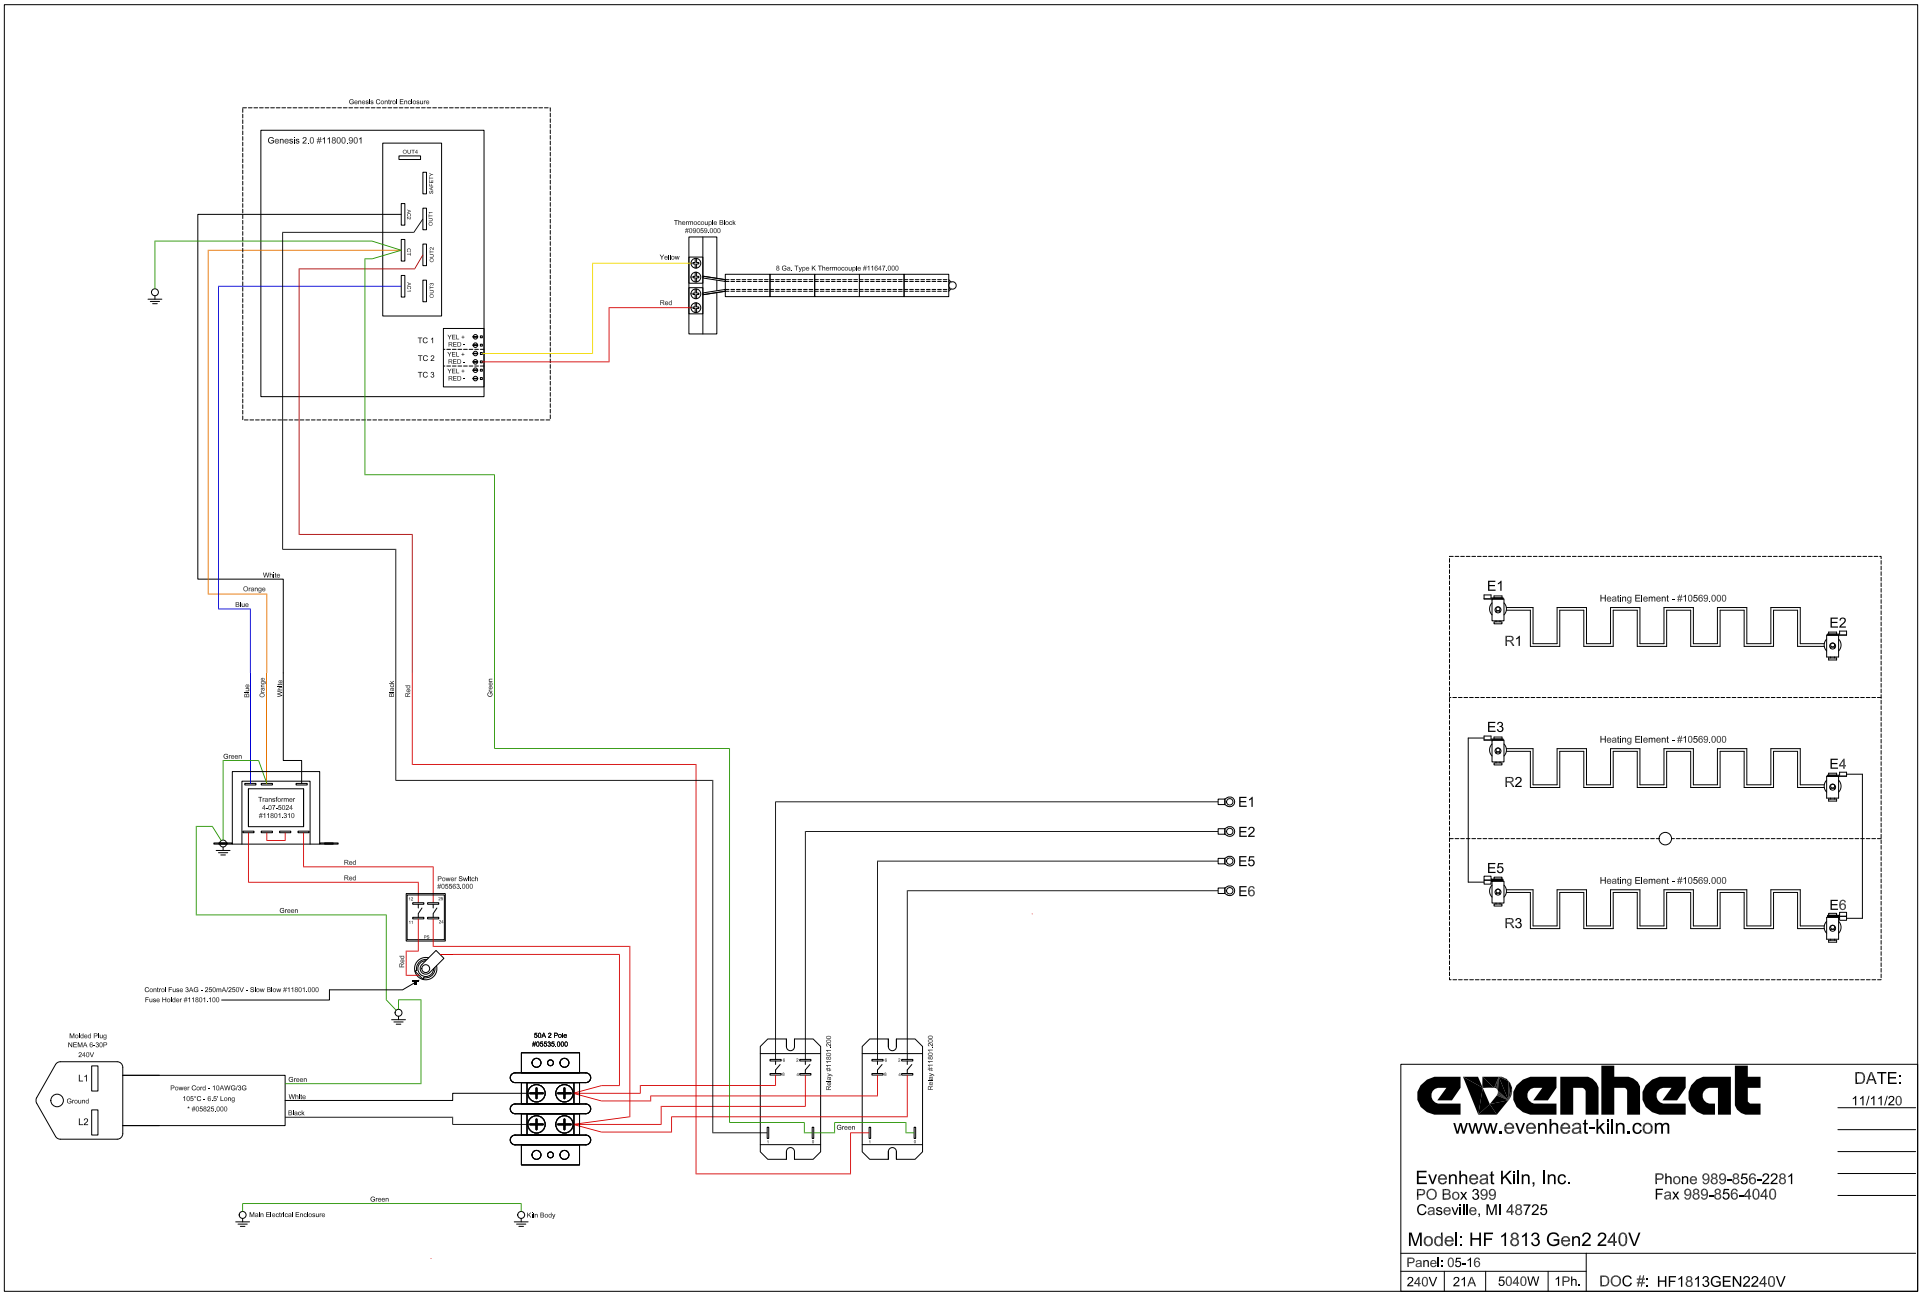

evenheat
www.evenheat-kiln.com

DATE: 11/11/20

Evenheat Kiln, Inc. Phone 989-856-2281
PO Box 399 Fax 989-856-4040
Caseville, MI 48725

Model: HF 1813 Gen2 240V

Panel: 05-16	
240V	21A 5040W 1Ph. DOC #: HF1813GEN2240V