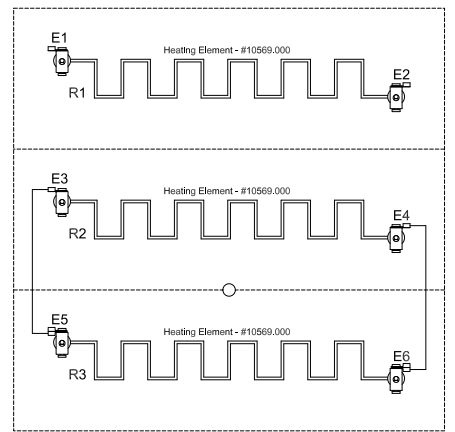

www.evenheat-kiln.com

DATE:
10/02/15
06/15/16

Evenheat Kiln, Inc. Phone 989-856-2281
PO Box 399 Fax 989-856-4040
Caseville, MI 48725

Model: HF 1813 STP SS 240V

Panel: 05-16	
240V	21A 5040W 1Ph. DOC #: HF1813STPSS120V