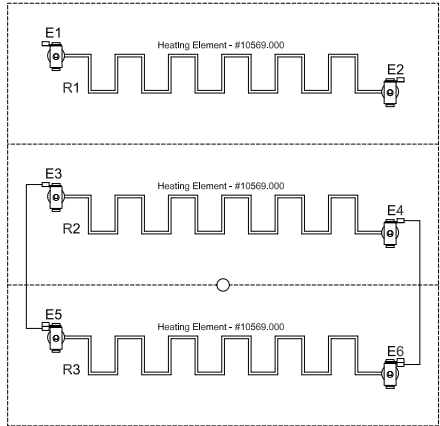

evenheat
www.evenheat-kiln.com

DATE:
10/02/15
06/15/16

Evenheat Kiln, Inc. Phone 989-856-2281
PO Box 399 Fax 989-856-4040
Caseville, MI 48725

Model: HF 1813 TAP 240V

Panel: 05-16	
240V	21A 5040W 1Ph. DOC #: HF1813TAP120V