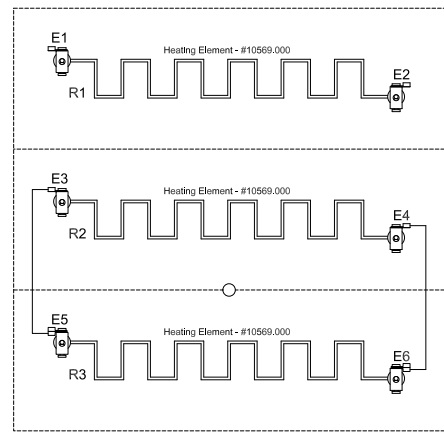

www.evenheat-kiln.com

DATE:
10/02/15
06/15/16

Evenheat Kiln, Inc. Phone 989-856-2281
PO Box 399 Fax 989-856-4040
Caseville, MI 48725

Model: HF 1813 TAP SS 240V

Panel: 05-16	
240V	21A 5040W 1Ph. DOC #: HF1813TAPSS120V