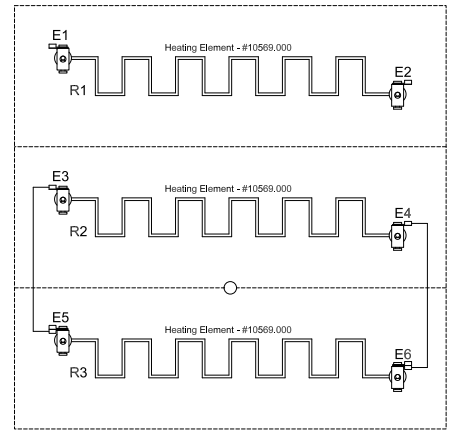

evenheat
www.evenheat-kiln.com

DATE: 10/02/15
06/15/16

Evenheat Kiln, Inc. Phone 989-856-2281
PO Box 399 Fax 989-856-4040
Caseville, MI 48725

Model: HF 1813 RM II SS 240V

Panel: 05-16	
240V	21A | 5040W | 1Ph. | DOC #: HF1813RMISS120V