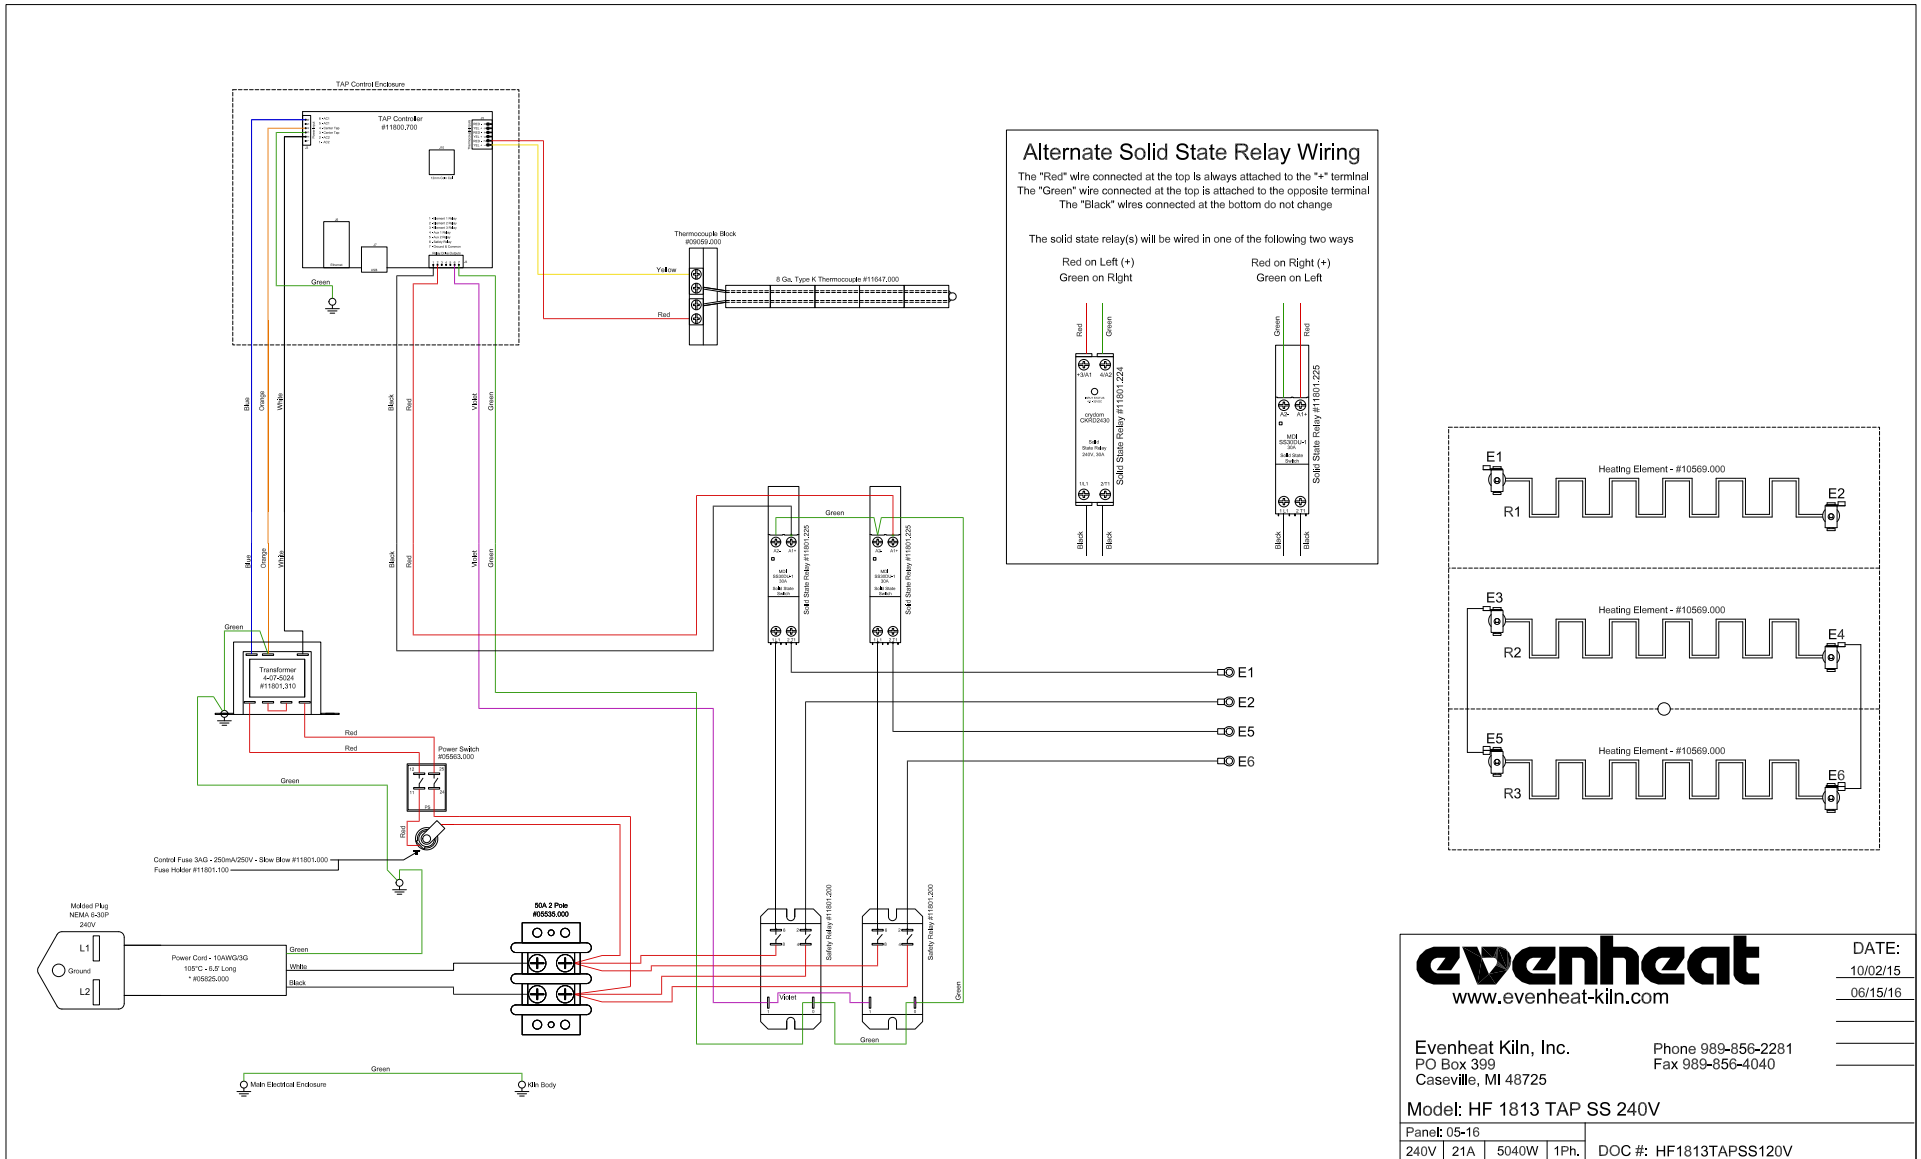

www.evenheat-kiln.com

DATE:
10/02/15
06/15/16

Evenheat Kiln, Inc. Phone 989-856-2281
PO Box 399 Fax 989-856-4040
Caseville, MI 48725

Model: HF 1813 TAP SS 240V

Panel: 05-16	
240V	21A 5040W 1Ph. DOC #: HF1813TAPSS120V