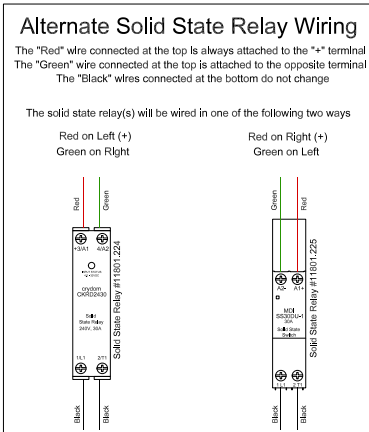

www.evenheat-kiln.com

DATE:
10/02/15
06/15/16

Evenheat Kiln, Inc. Phone 989-856-2281
PO Box 399 Fax 989-856-4040
Caseville, MI 48725

Model: HF 1813 TAP SS 240V

Panel: 05-16	
240V	21A 5040W 1Ph. DOC #: HF1813TAPSS120V