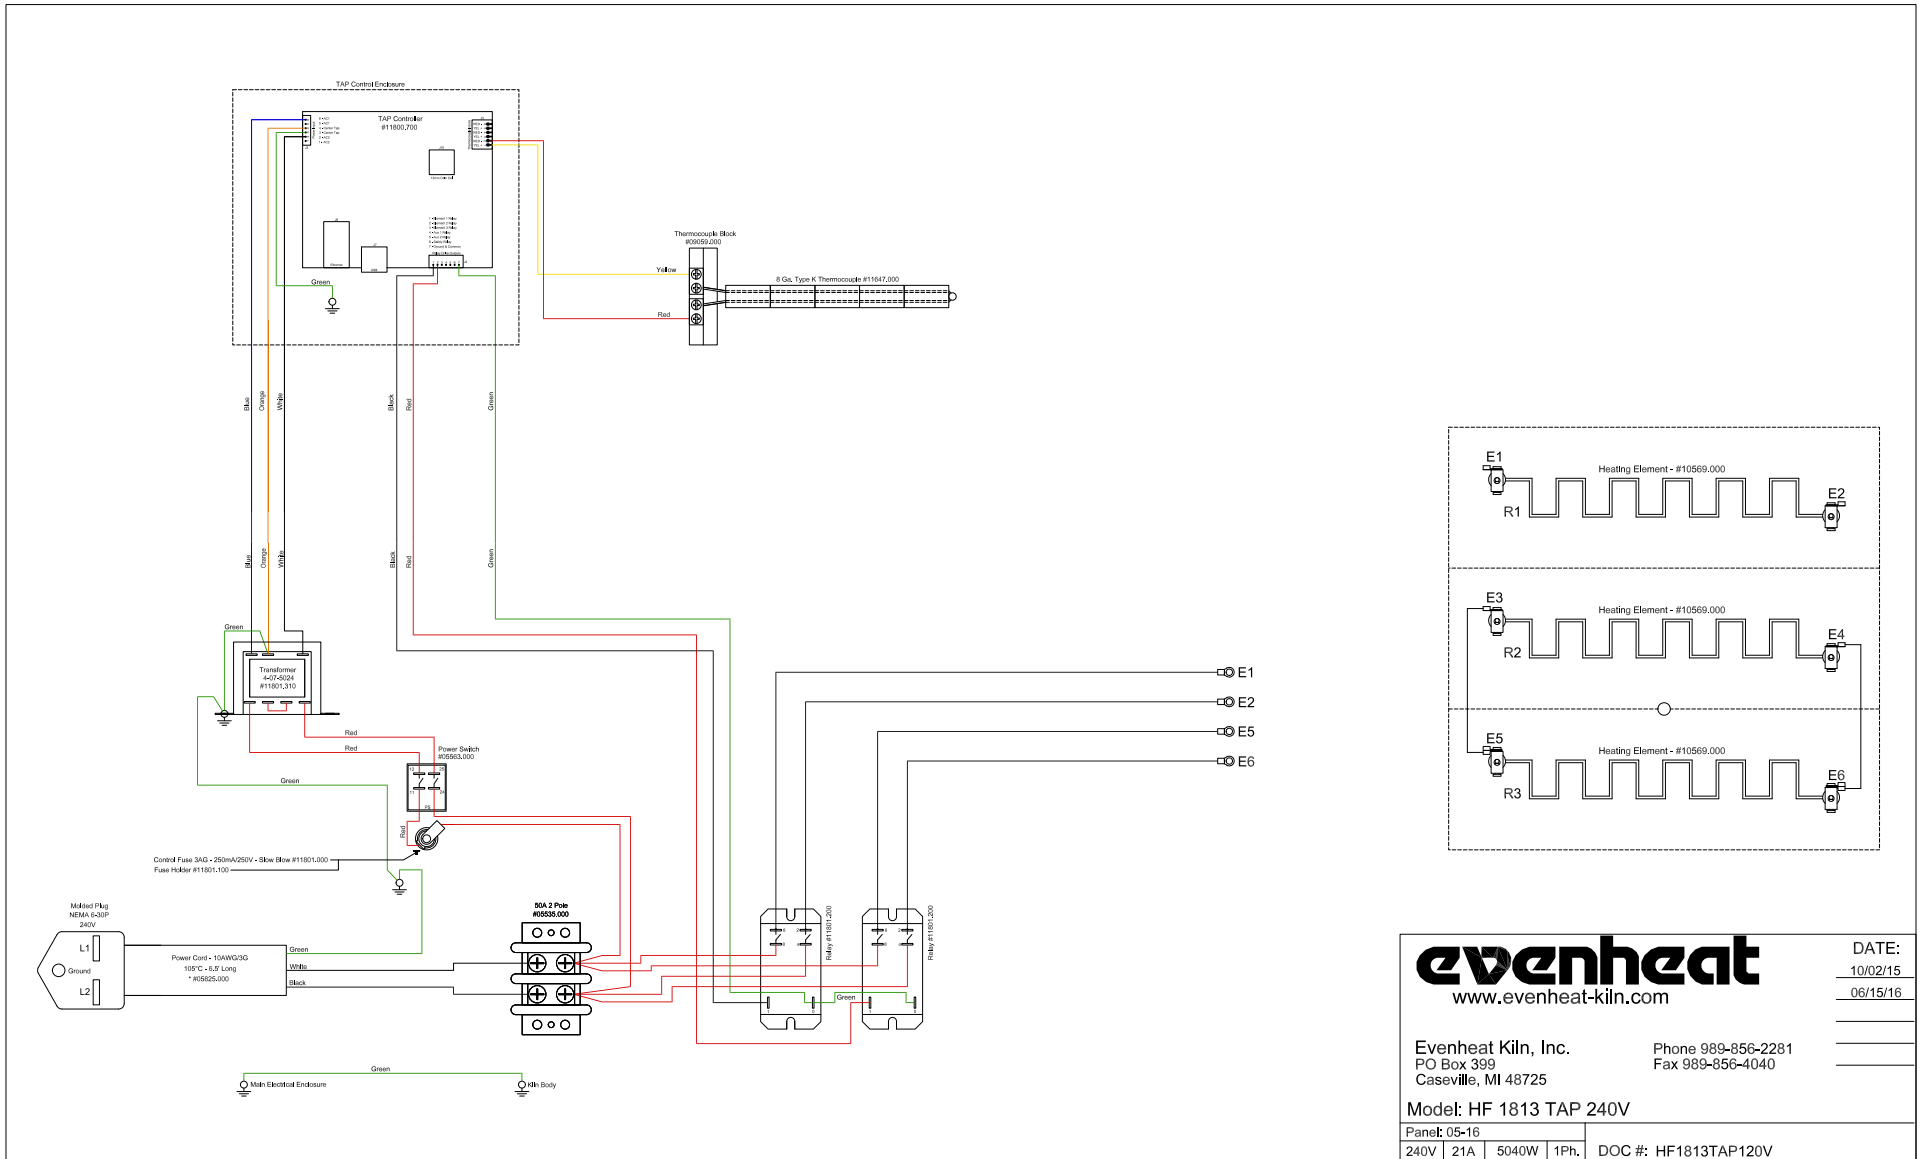

evenheat
www.evenheat-kiln.com

DATE:
10/02/15
06/15/16

Evenheat Kiln, Inc. Phone 989-856-2281
PO Box 399 Fax 989-856-4040
Caseville, MI 48725

Model: HF 1813 TAP 240V

Panel: 05-16	
240V	21A 5040W 1Ph. DOC #: HF1813TAP120V