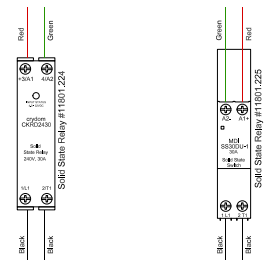

evenheat
www.evenheat-kiln.com

DATE: 10/02/15
06/15/16

Evenheat Kiln, Inc. Phone 989-856-2281
PO Box 399 Fax 989-856-4040
Caseville, MI 48725

Model: HF 1813 RM II SS 240V

Panel: 05-16	
240V	21A | 5040W | 1Ph. | DOC #: HF1813RMISS120V