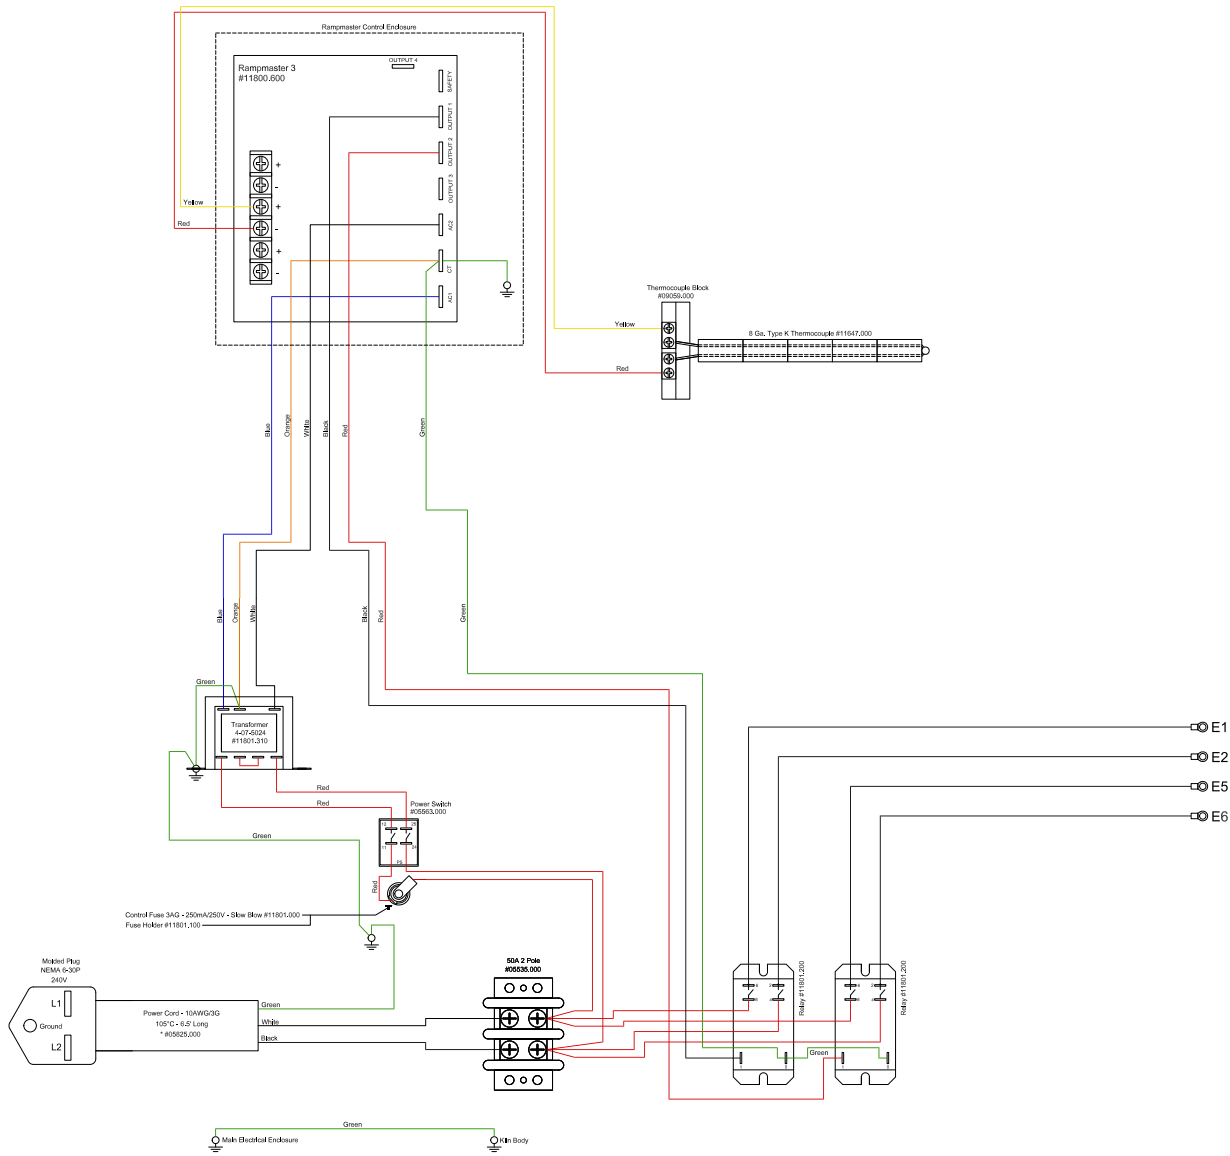

evenheat
www.evenheat-kiln.com

DATE:
10/02/15
06/15/16

Evenheat Kiln, Inc. Phone 989-856-2281
PO Box 399 Fax 989-856-4040
Caseville, MI 48725

Model: HF 1813 RM II 240V

Panel: 05-16	
240V | 21A | 5040W | 1Ph.	DOC #: HF1813RMII120V