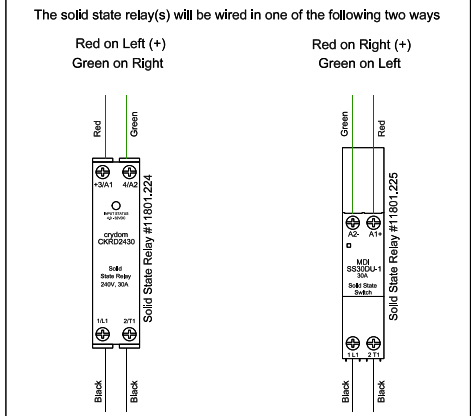

### Alternate Solid State Relay Wiring

The "Red" wire connected at the top is always attached to the "+" terminal  
 The "Green" wire connected at the top is attached to the opposite terminal  
 The "Black" wires connected at the bottom do not change