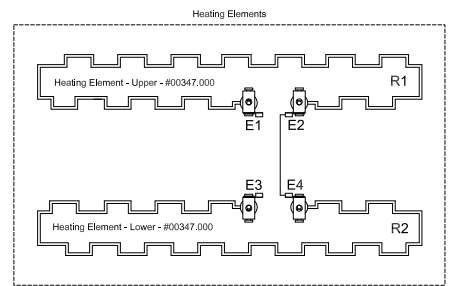

### Alternate Solid State Relay Wiring

The "Red" wire connected at the top is always attached to the "+" terminal  
 The "Green" wire connected at the top is attached to the opposite terminal  
 The "Black" wires connected at the bottom do not change