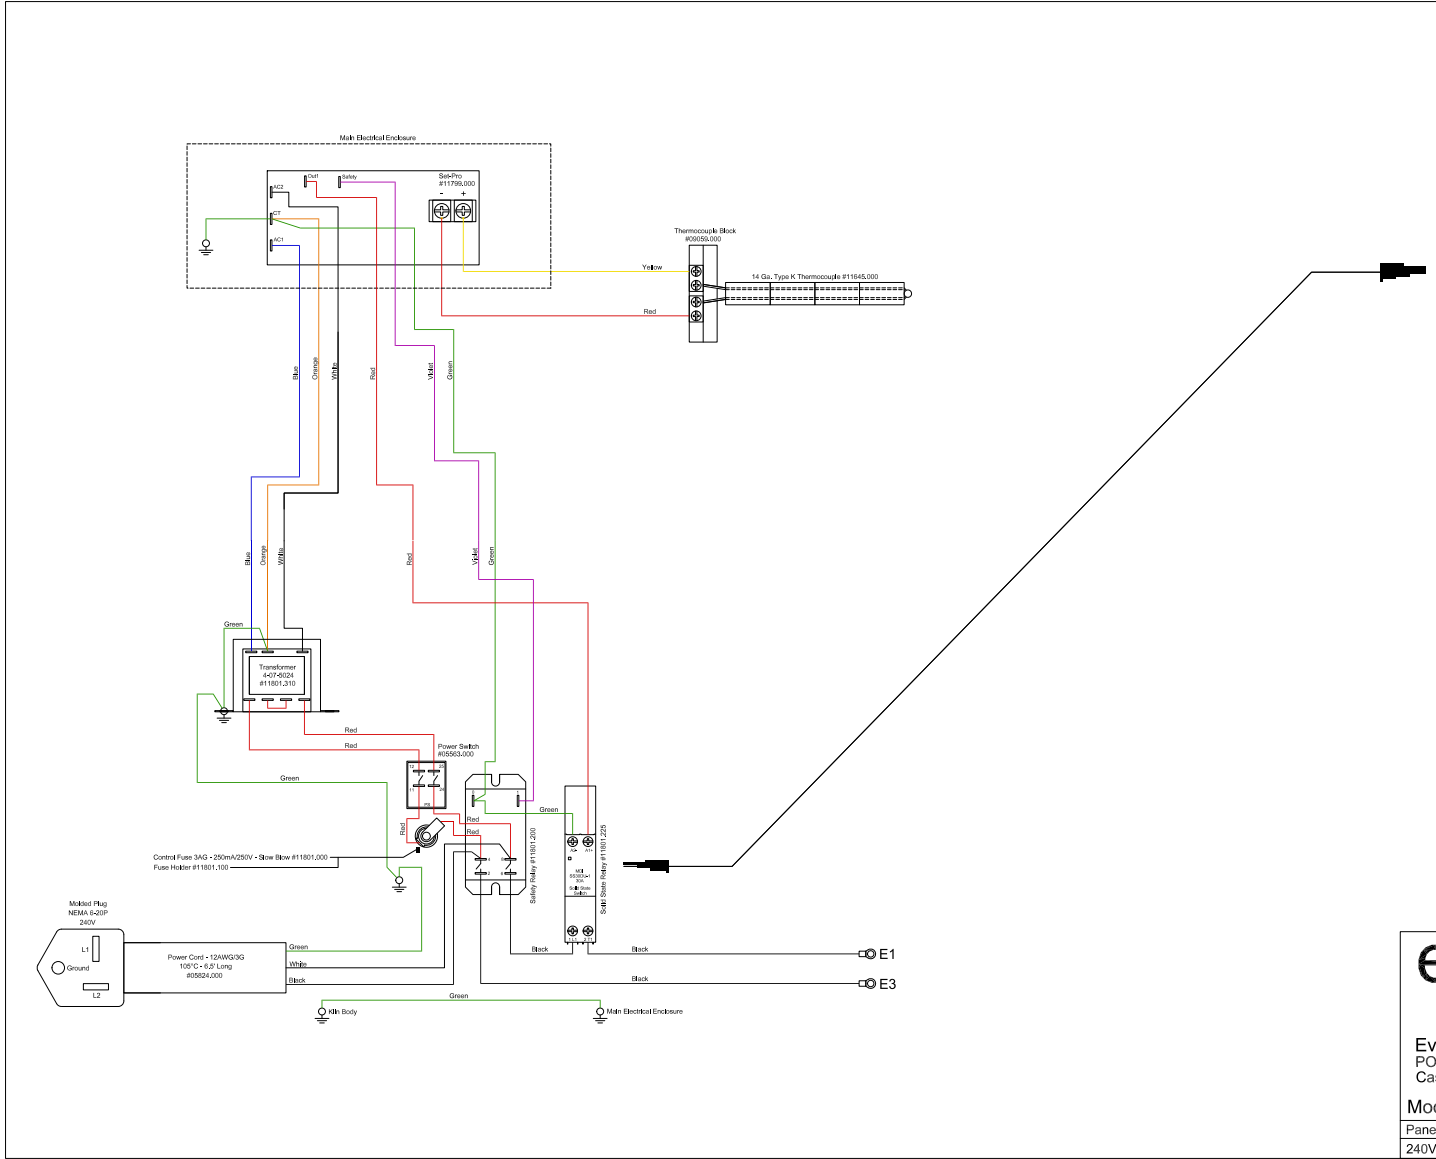

### Alternate Solid State Relay Wiring

The "Red" wire connected at the top is always attached to the "+" terminal  
 The "Green" wire connected at the top is attached to the opposite terminal  
 The "Black" wires connected at the bottom do not change