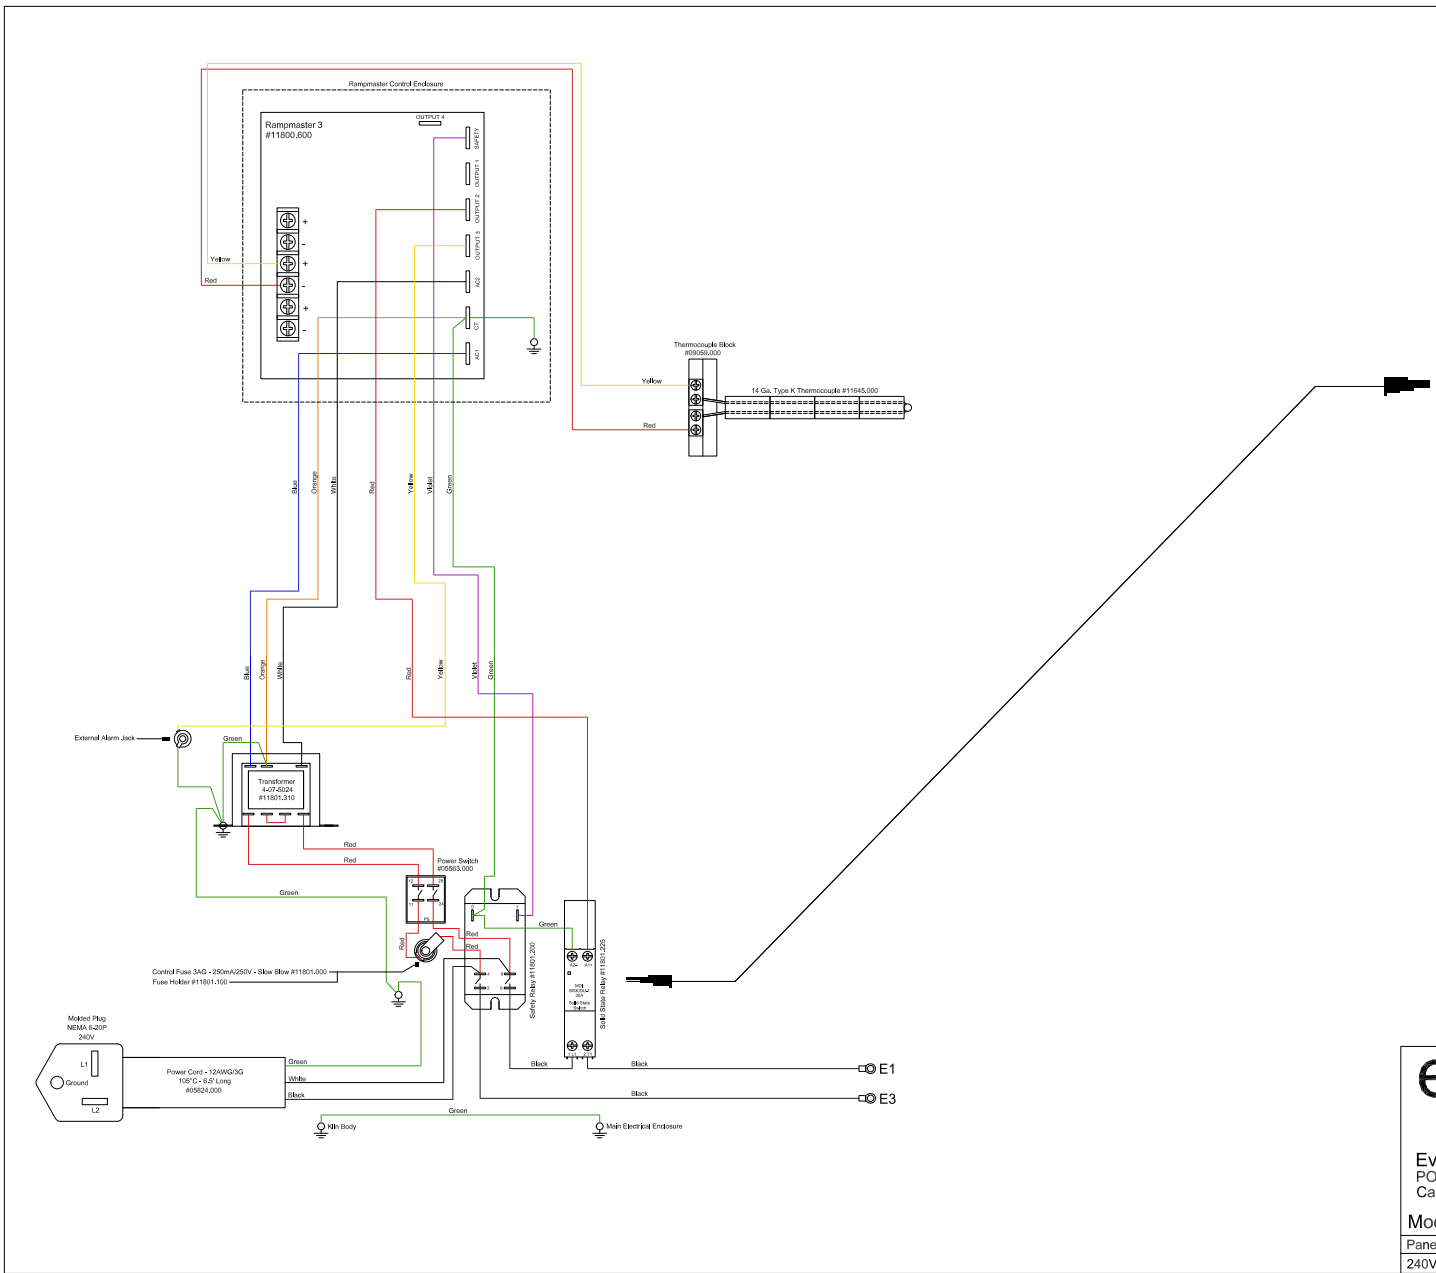

### Alternate Solid State Relay Wiring

The "Red" wire connected at the top is always attached to the "+" terminal  
 The "Green" wire connected at the top is attached to the opposite terminal  
 The "Black" wires connected at the bottom do not change

The solid state relay(s) will be wired in one of the following two ways

<b>Red on Left (+)</b> <b>Green on Right</b>	<b>Red on Right (+)</b> <b>Green on Left</b>
---	---

**evenheat**  
 www.evenheat-kiln.com