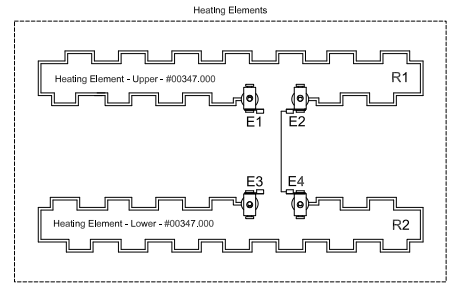

evenheat
www.evenheat-kiln.com

DATE: 04/21/16

Evenheat Kiln, Inc. Phone 989-856-2281
PO Box 399 Caseville, MI 48725 Fax 989-856-4040

Model: KF 13.5 RM3 SS

Panel: 2-16	
240V	13A | 3120W | 1Ph. | DOC #: KF13RM3SS