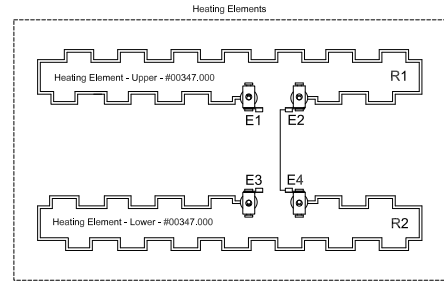

evenheat

www.evenheat-kiln.com

DATE:
04/21/16

Evenheat Kiln, Inc. Phone 989-856-2281
PO Box 399 Fax 989-856-4040
Caseville, MI 48725

Model: KF 13.5 TAP SS

Panel: 2-16				
240V	13A	3120W	1Ph.	DOC #: KF13TAPSS