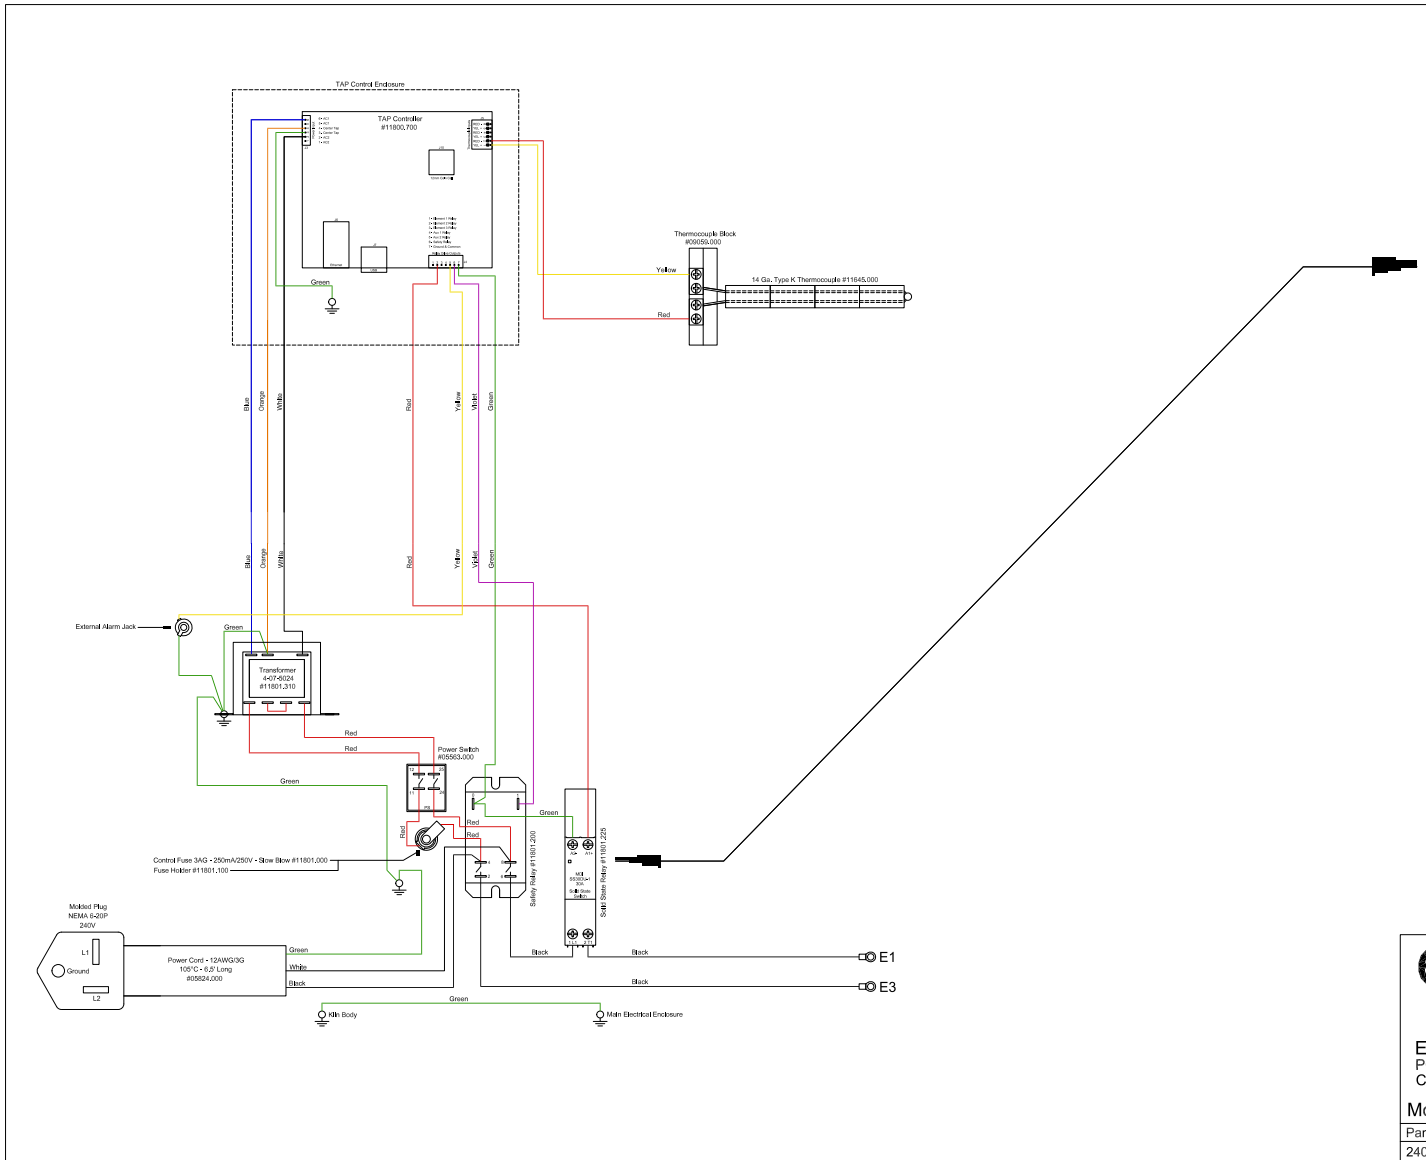

### Alternate Solid State Relay Wiring

The "Red" wire connected at the top is always attached to the "+" terminal  
 The "Green" wire connected at the top is attached to the opposite terminal  
 The "Black" wires connected at the bottom do not change

The solid state relay(s) will be wired in one of the following two ways

<b>Red on Left (+)</b> <b>Green on Right</b>	<b>Red on Right (+)</b> <b>Green on Left</b>
---	---

**evenheat**  
 www.evenheat-kiln.com

DATE: 04/21/16

Evenheat Kiln, Inc. Phone 989-856-2281  
 PO Box 399 Caseville, MI 48725 Fax 989-856-4040

Model: KF 13.5 RM3 SS

Panel: 2-16	
240V	13A   3120W   1Ph.   DOC #: KF13RM3SS