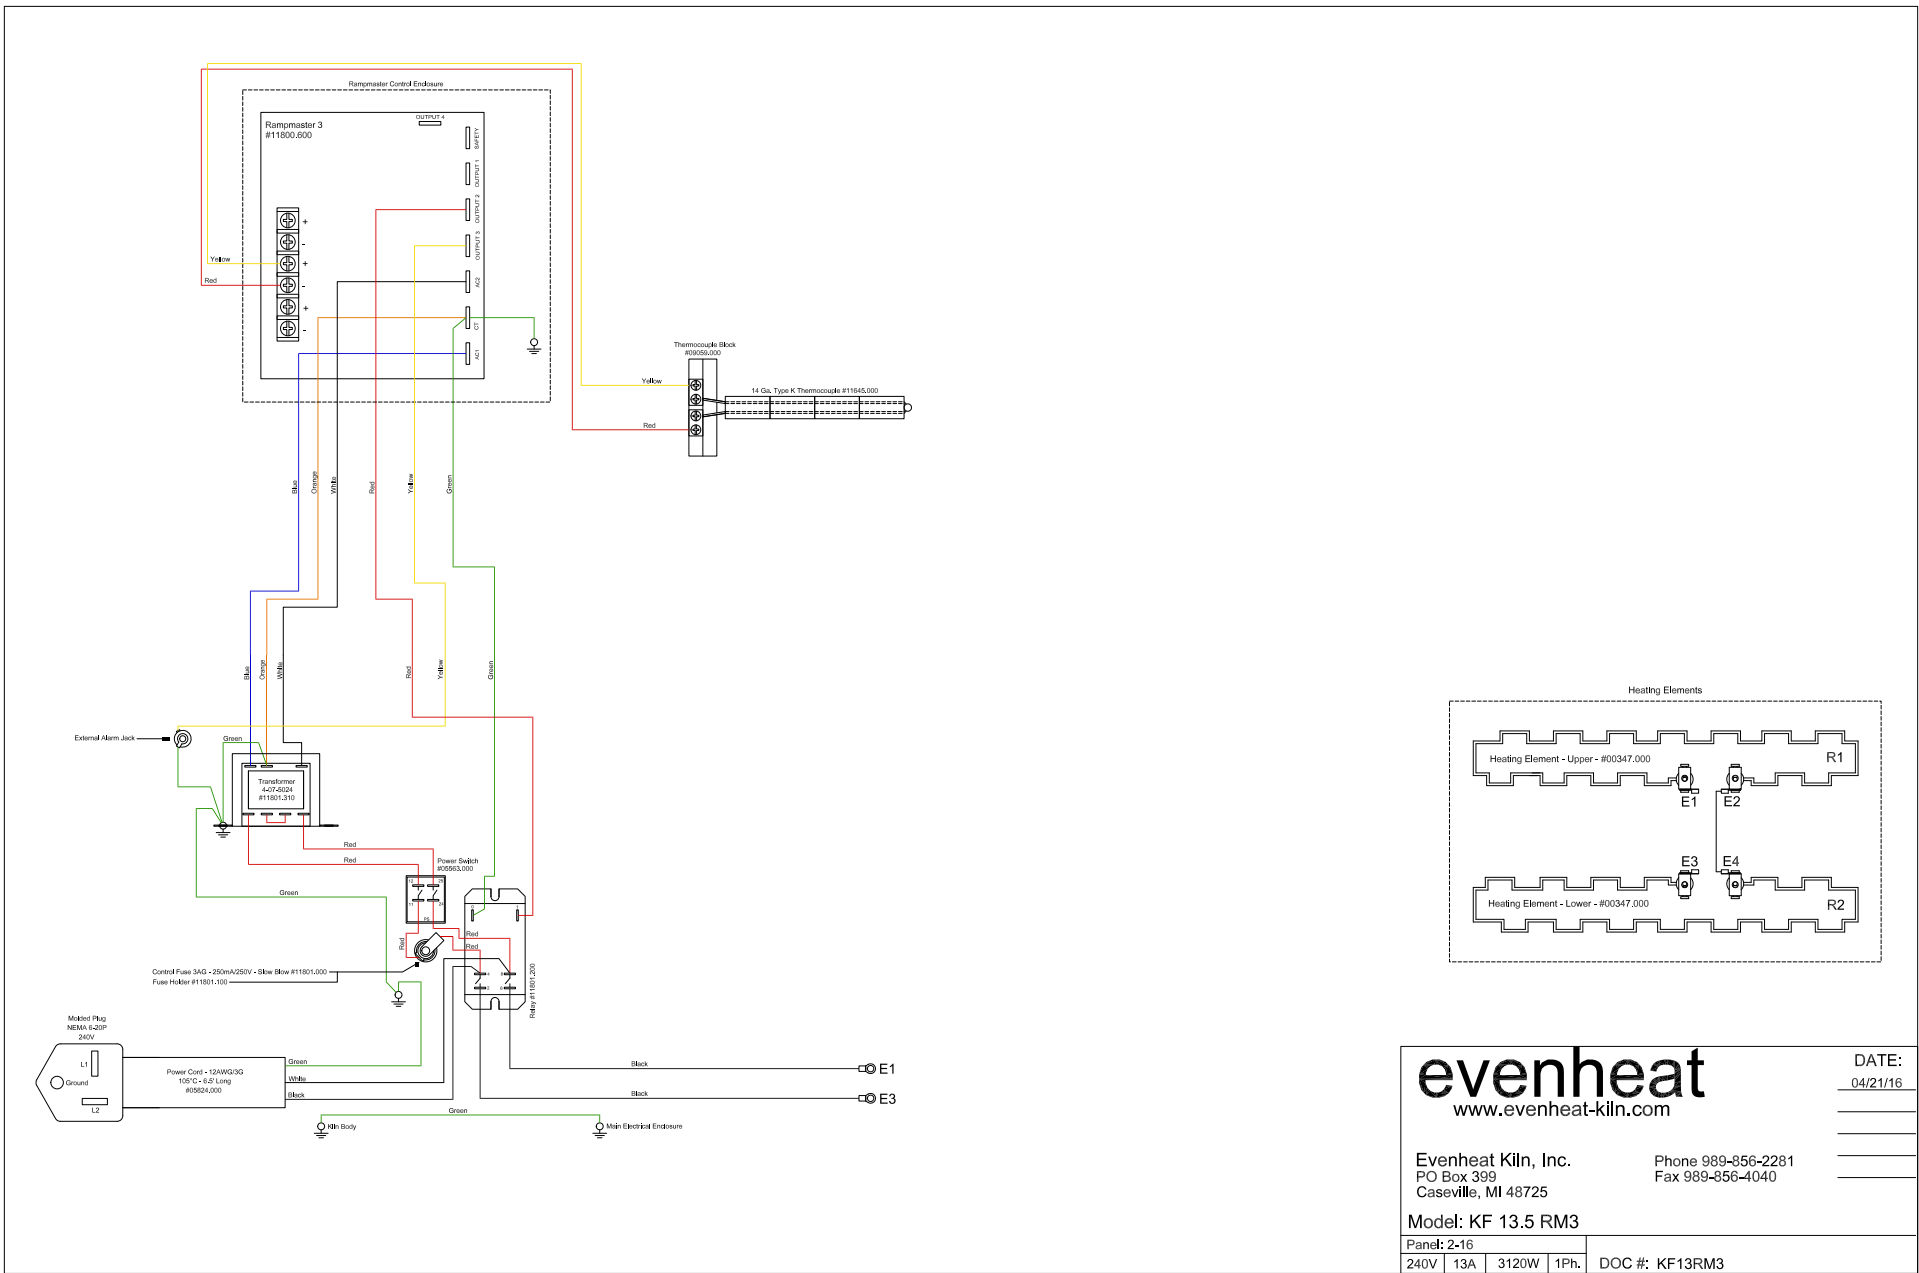

evenheat
www.evenheat-kiln.com

DATE: 04/21/16

Evenheat Kiln, Inc. Phone 989-856-2281
PO Box 399 Fax 989-856-4040
Caseville, MI 48725

Model: KF 13.5 RM3

Panel: 2-16	
240V	13A 3120W 1Ph. DOC #: KF13RM3